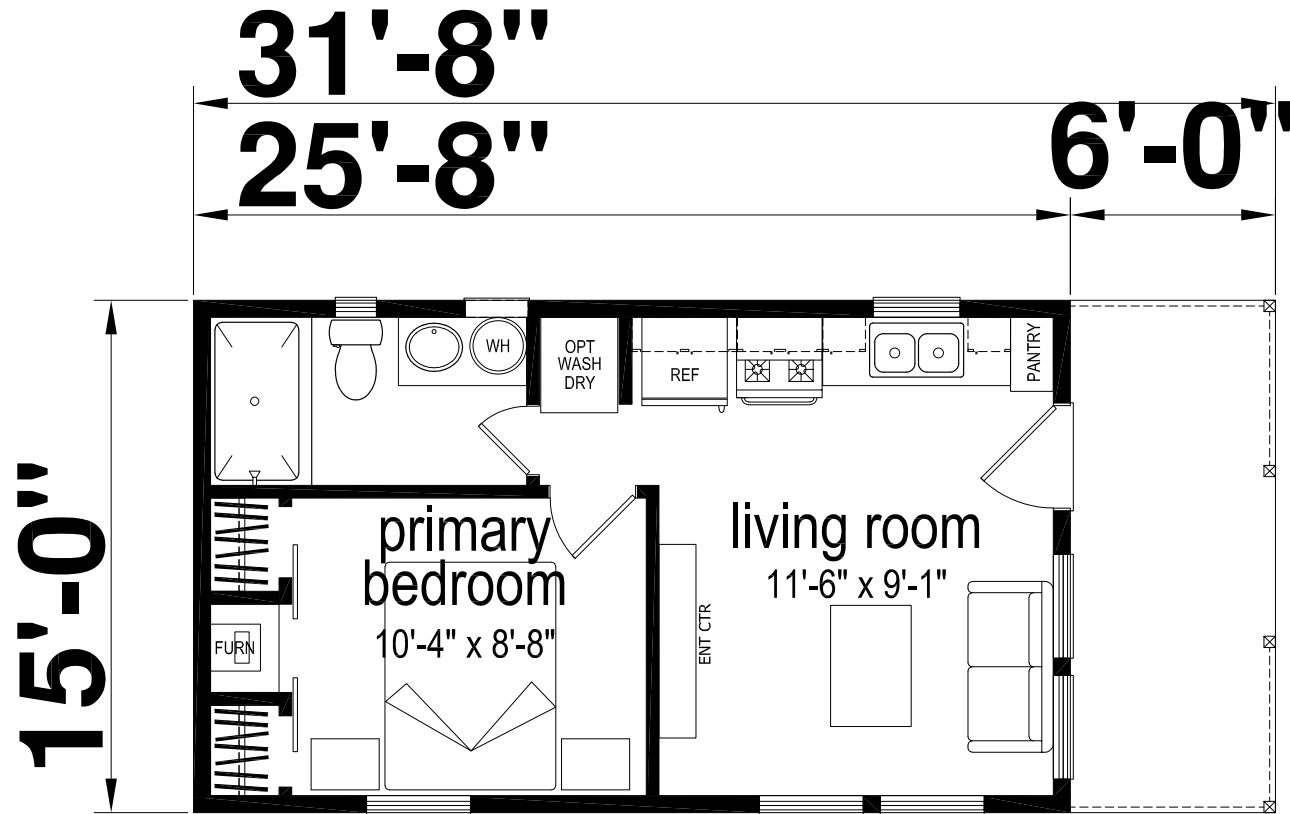

Pioneer Cottage

Cottage Series

397 SQ. FT. (Approximate) 1 Bedroom, 1 Bath

CHAMPION[®]
RETAIL CENTER

Last Updated: 11-16-23

CHAMPION RETAIL CENTER
3200 Enterprise Ave.
York, NE 68467

YK.ParkModelsDirect.com | 1-800-410-1932