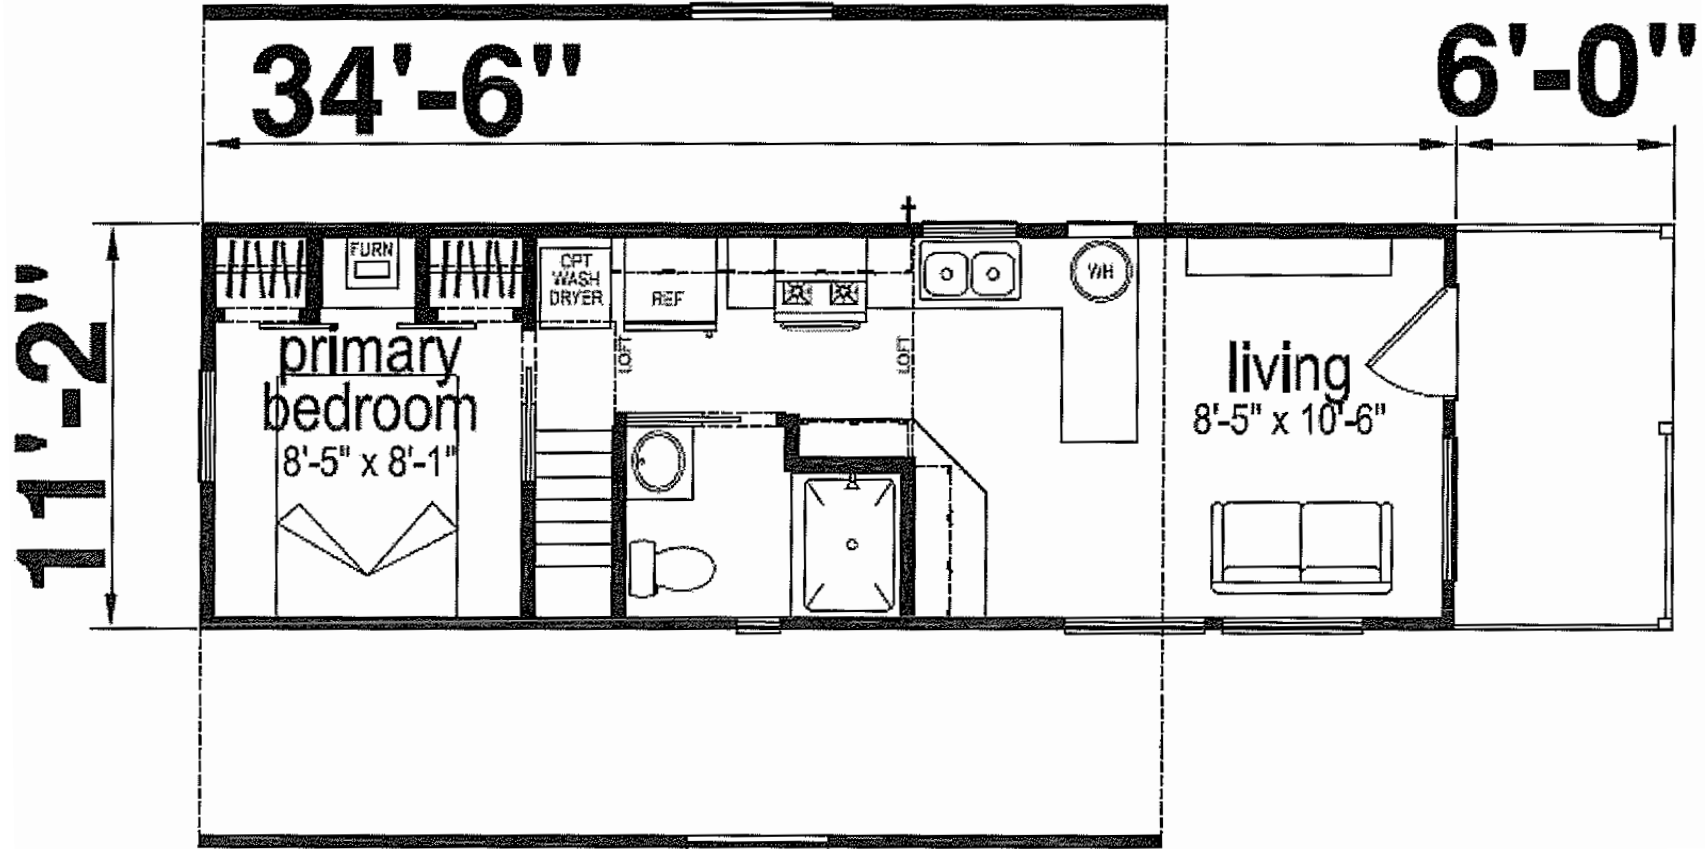

Ozark

Athens Park Series

399 SQ. FT. (Approximate) 1 Bedroom, 1 Bath

CHAMPION®
RETAIL CENTER

Last Updated: 7-5-23

CHAMPION RETAIL CENTER
3200 Enterprise Ave.
York, NE 68467

YK.ParkModelsDirect.com | 1-800-410-1932