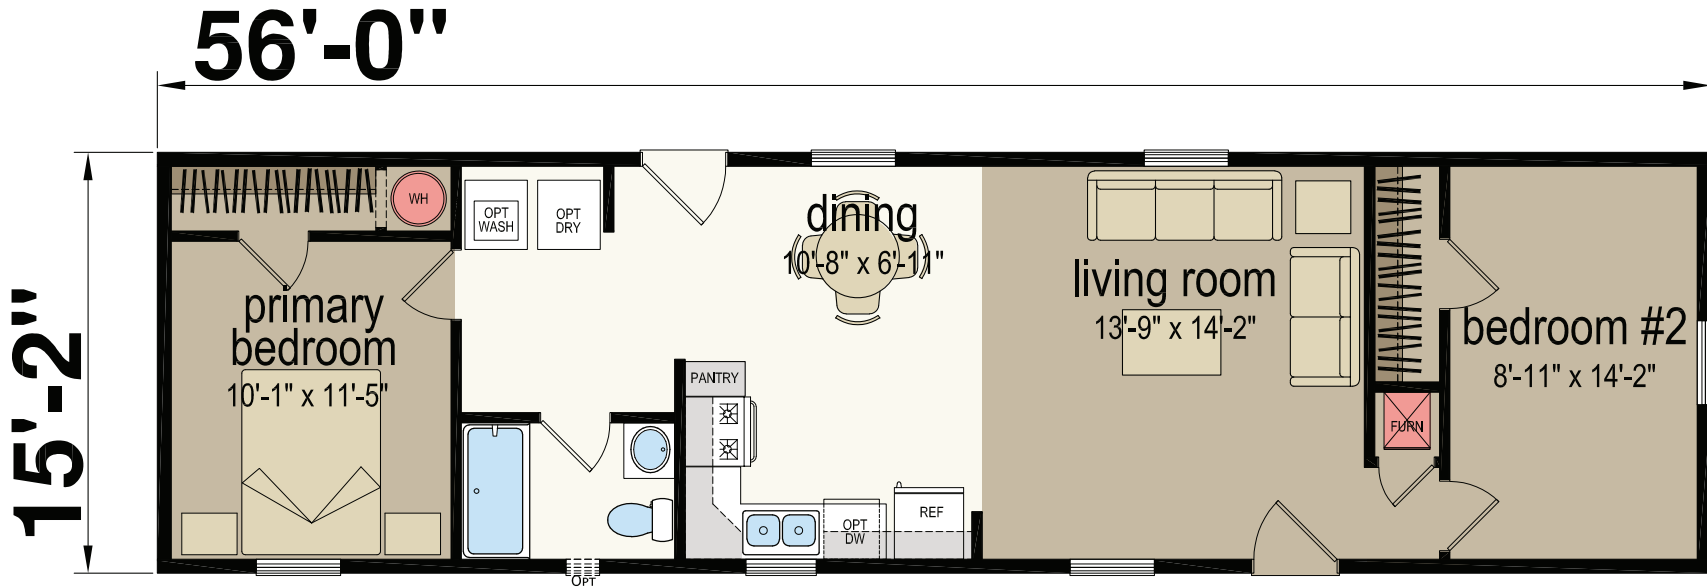

Yokena

Central Great Plains Series - Single Section

849 SQ. FT. (Approximate) 2 Bedroom, 1 Bath

CHAMPION®
RETAIL CENTER

Last Updated: 5-30-23

CHAMPION RETAIL CENTER
3200 Enterprise Ave.
York, NE 68467

ExpoMobileHomes.com | 1-800-504-3219