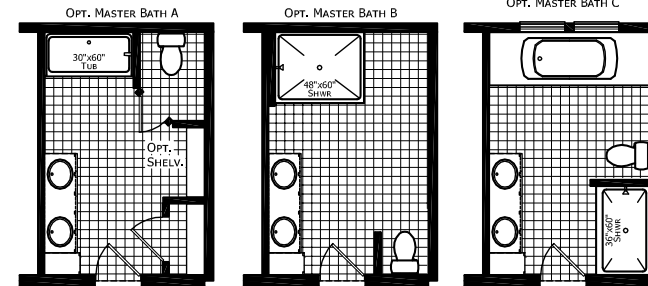

Wessel

Champion Central Great Plains Cabin Series

1,740 SQ. FT. (Approximate) 3 Bedroom, 2 Bath

CHAMPION
RETAIL CENTER

Last Updated: 7-26-23

CHAMPION RETAIL CENTER
3200 Enterprise Ave.
York, NE 68467

ExpoMobileHomes.com | 1-800-504-3219