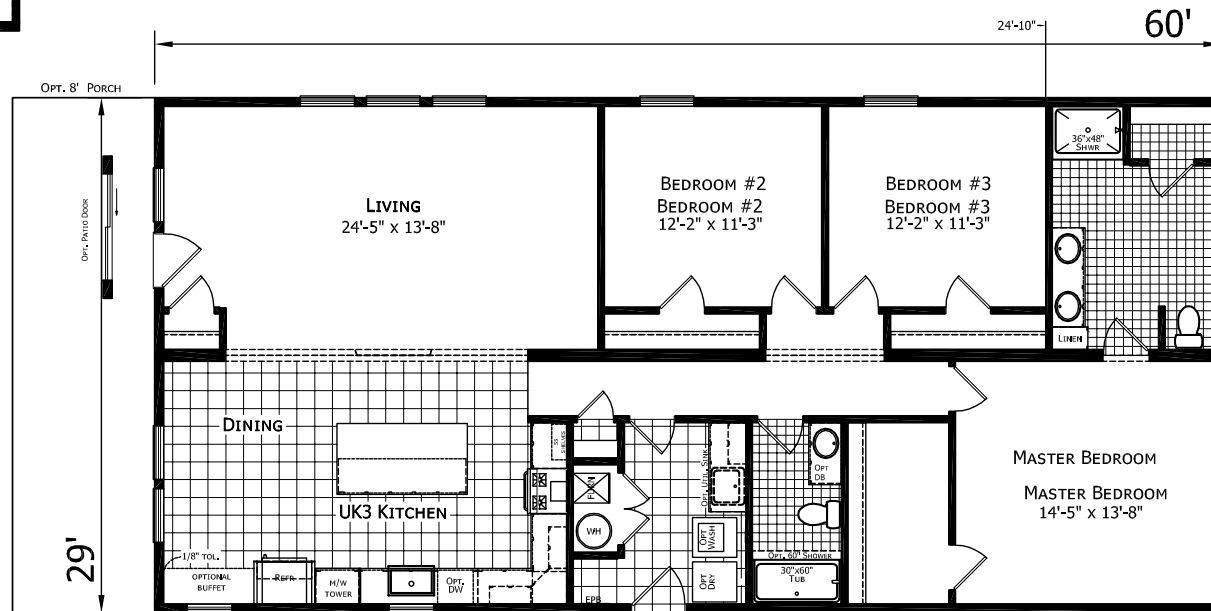

Wessel

Champion Central Great Plains Cabin Series

1,740 SQ. FT. (Approximate) 3 Bedroom, 2 Bath

CHAMPION
RETAIL CENTER

Last Updated: 7-26-23

CHAMPION RETAIL CENTER
3200 Enterprise Ave.
York, NE 68467

ExpoMobileHomes.com | 1-800-504-3219