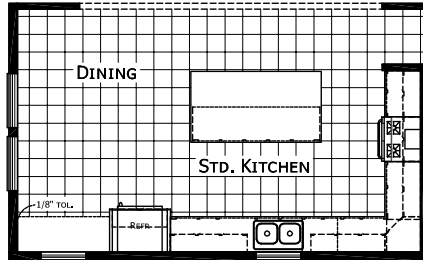

Wessel

Champion Central Great Plains Cabin Series

1,740 SQ. FT. (Approximate) 3 Bedroom, 2 Bath

CHAMPION
RETAIL CENTER

Last Updated: 7-26-23

CHAMPION RETAIL CENTER
3200 Enterprise Ave.
York, NE 68467

ExpoMobileHomes.com | 1-800-504-3219