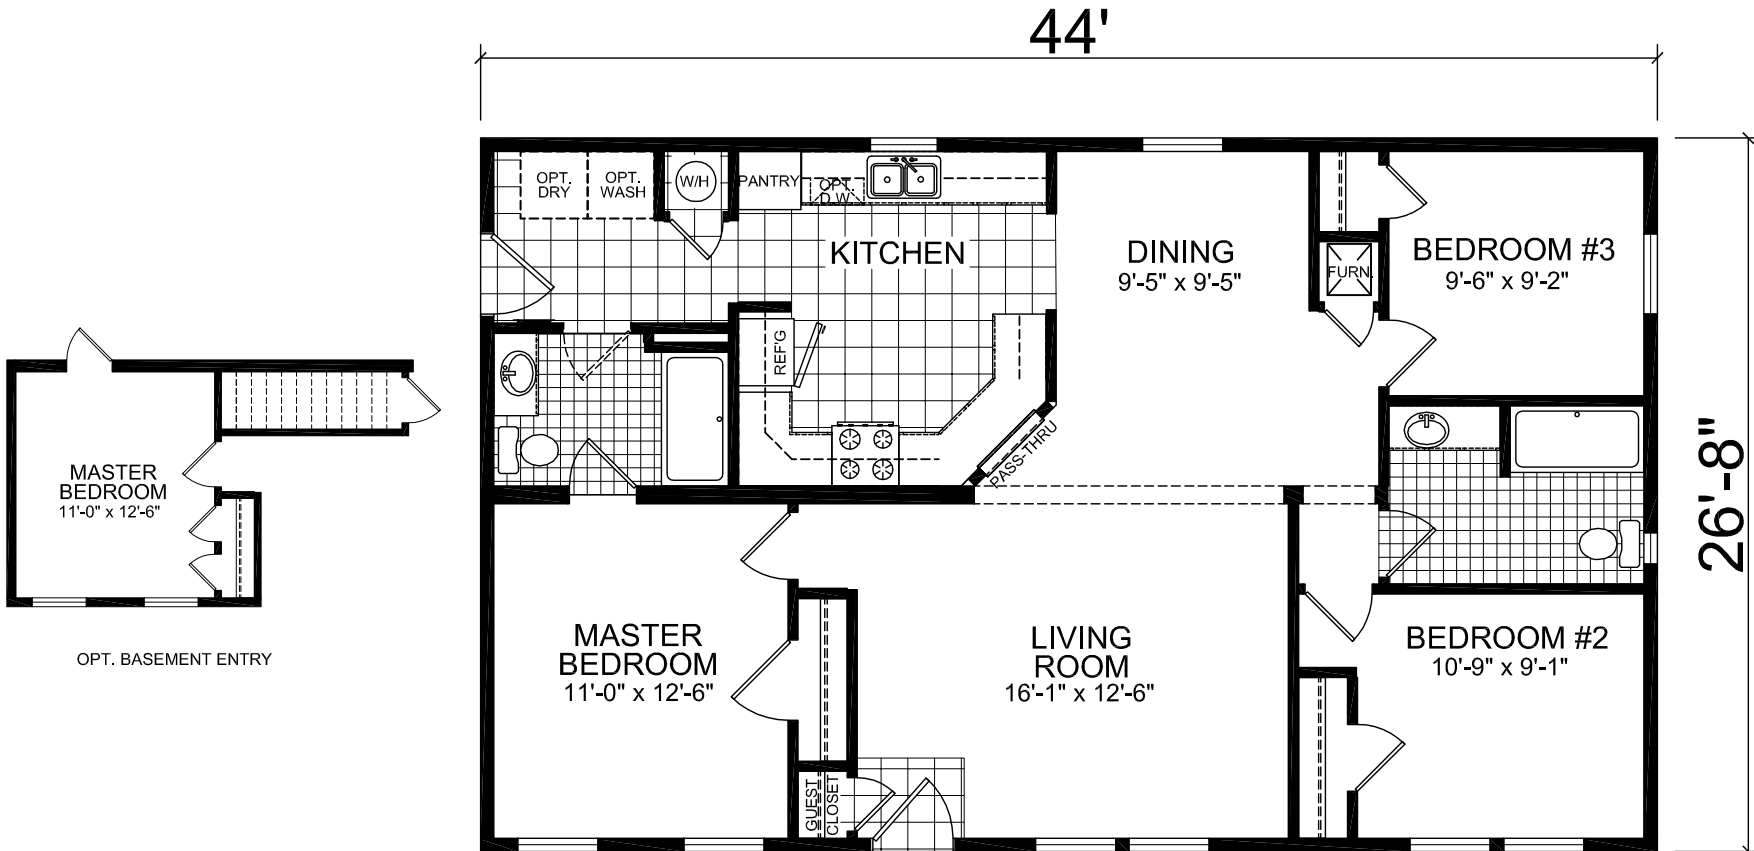

**Wellman**  
Lifestyle Series

**Factory Expo**  
"Factory Direct Value" HOME CENTERS

Multi-Section  
3 Bedroom, 2 Bath  
Approx. 1,173 Sq. Ft.

Last Updated: 5-20-14

Note: For all optional floorplan views, extra charges may apply