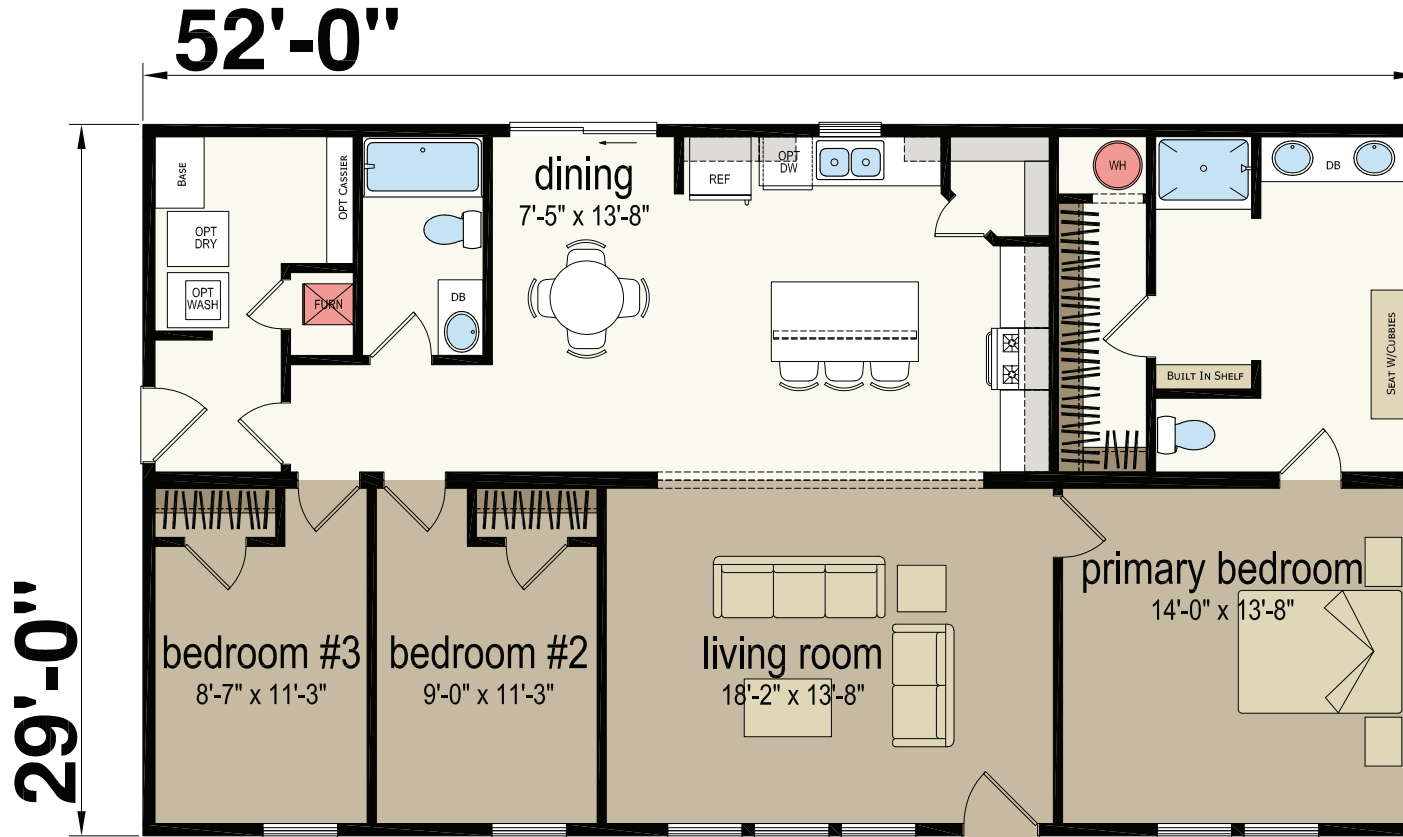

# Tifton

Champion Series - Multi Section Series

1,508 SQ. FT. (Approximate) 3 Bedroom, 2 Bath

CHAMPION®  
RETAIL CENTER

Last Updated: 5-30-23

CHAMPION RETAIL CENTER  
3200 Enterprise Ave.  
York, NE 68467

ExpoMobileHomes.com | 1-800-504-3219