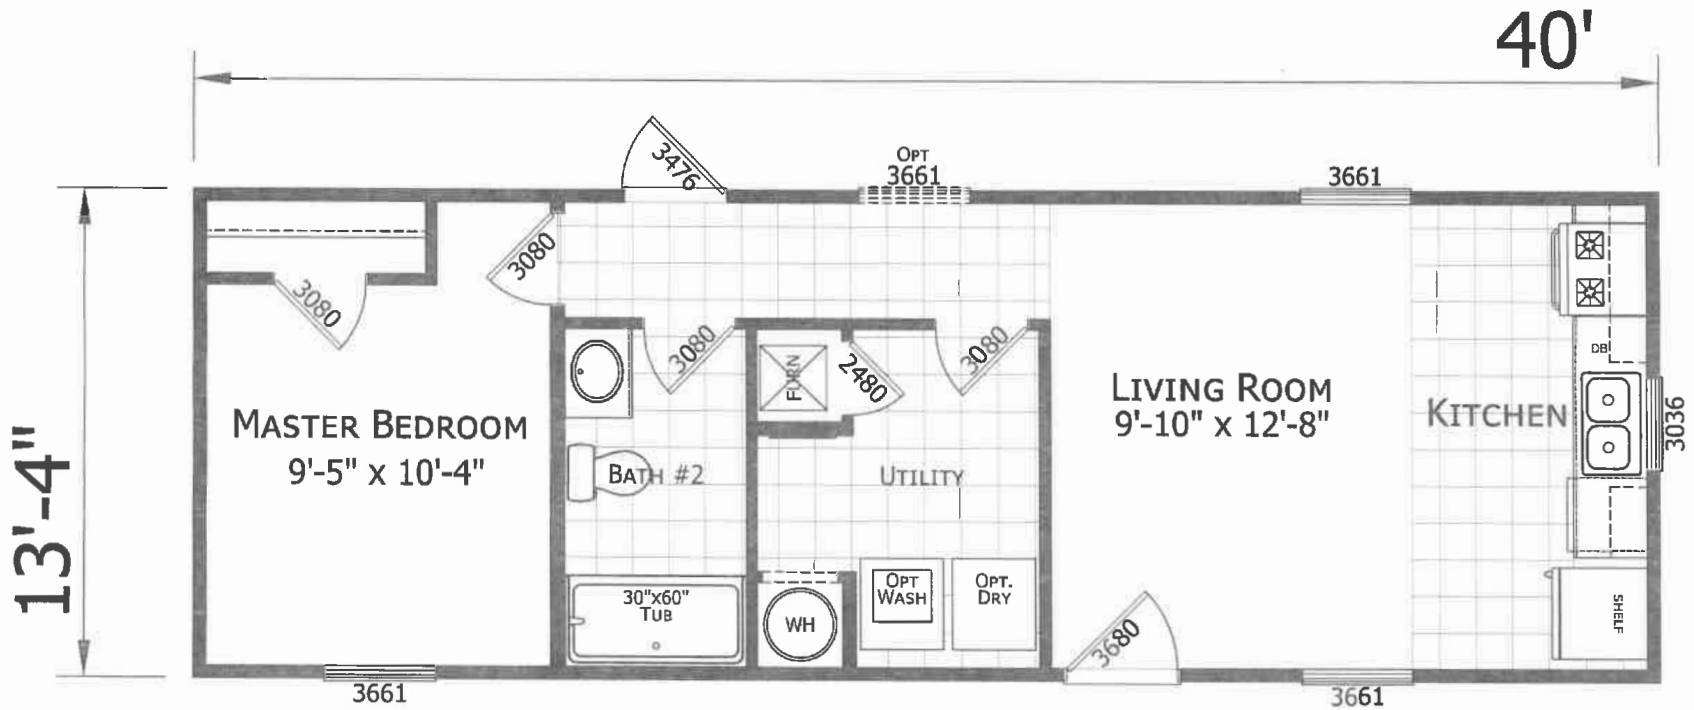

Thrifty

Platte Series

533 SQ. FT. (Approximate) 1 Bedroom, 1 Bath

Last Updated: 8-28-24

*Special Value Home, Limit 1 per Customer

CHAMPION RETAIL CENTER
3200 Enterprise Ave.
York, NE 68467

ExpoMobileHomes.com | 1-800-504-3219