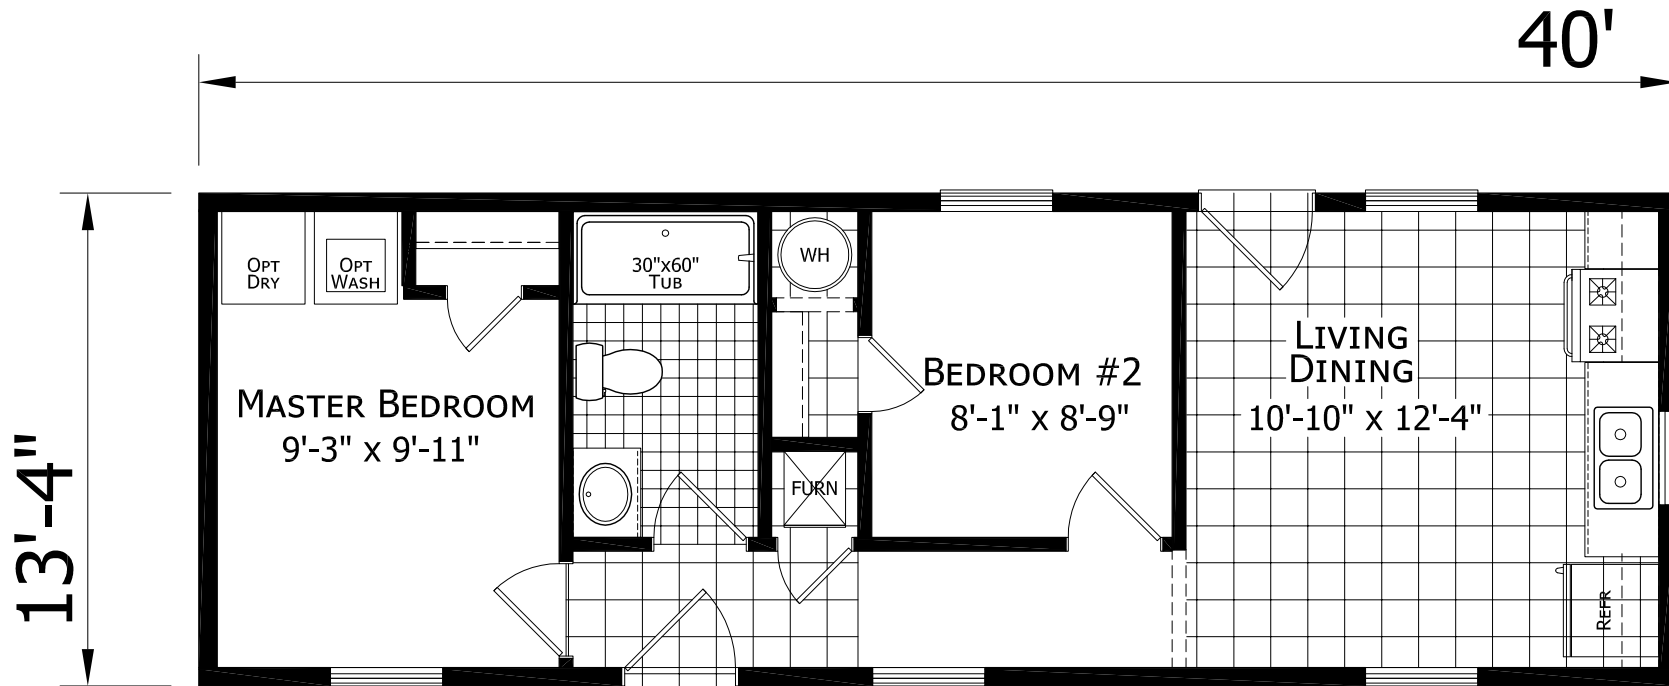

Thrifty 2

Platte Series

533 SQ. FT. (Approximate) 2 Bedroom, 1 Bath

Last Updated: 9-17-24

CHAMPION RETAIL CENTER
3200 Enterprise Ave.
York, NE 68467

ExpoMobileHomes.com | 1-800-504-3219

IMPORTANT: Champion Homes reserves the right to modify, cancel or substitute products or features of this event at any time without prior notice or obligation. Pictures and other promotional materials are representative and may depict or contain floor plans, square footages, elevations, options, upgrades, extra design features, decorations, floor coverings, specialty light fixtures, custom paint and wall coverings, window treatments, landscaping, sound and alarm systems, furnishings, appliances, and other designer/decorator features and amenities that are not included as part of the home and/or may not be available at all locations. Home, pricing and community information is subject to change, and homes to prior sale, at any time without notice or obligation. ©2023 Champion Homes. All rights reserved.