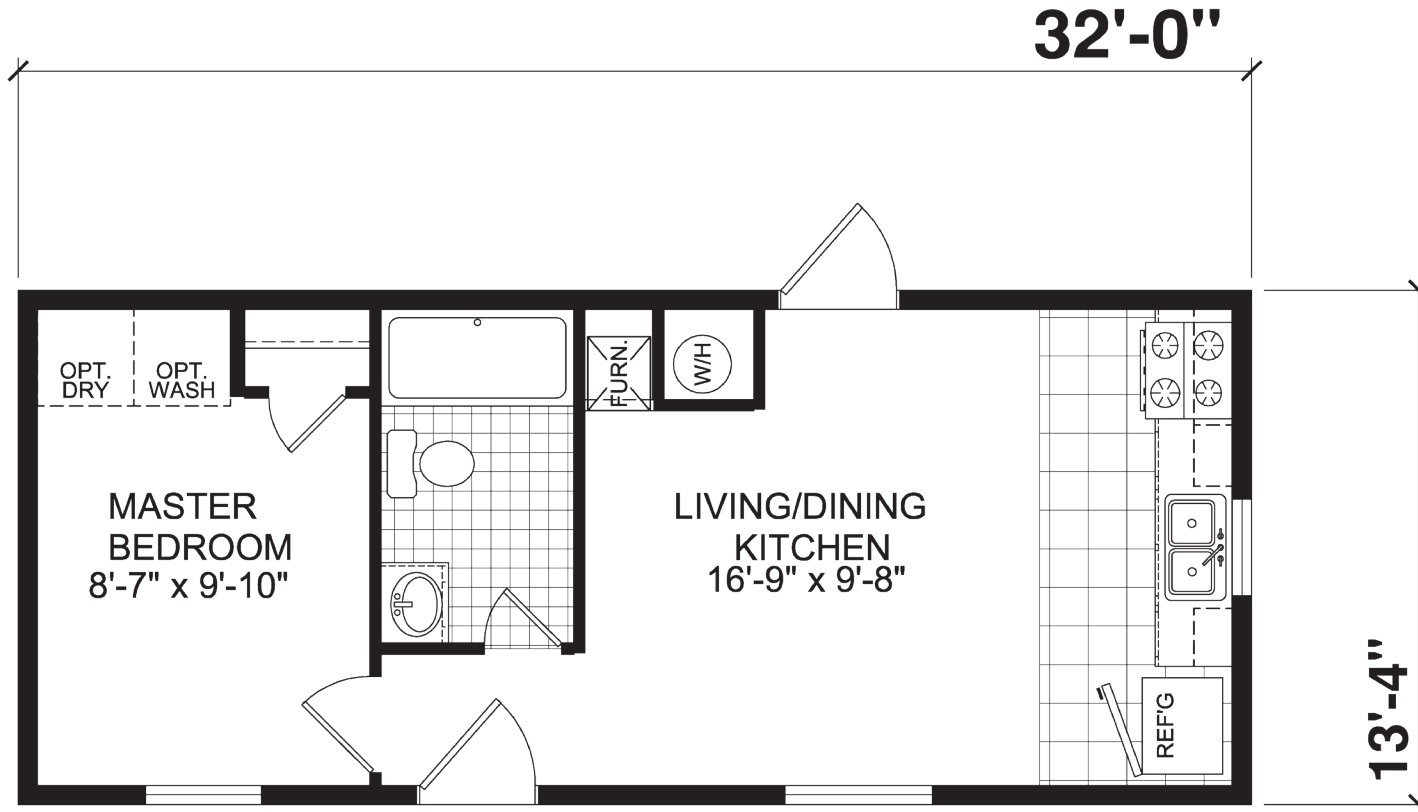

Thrifty 1

Foundation Series

Single Section
1 Bedroom, 1 Bath
Approx. 427 Sq. Ft.

Last Updated: 7-30-20

*Special Value Home, Limit 1 per Customer

For Detailed Directions See Map On Our Website

I authorize Factory Expo Homes to build my house, per this plan.