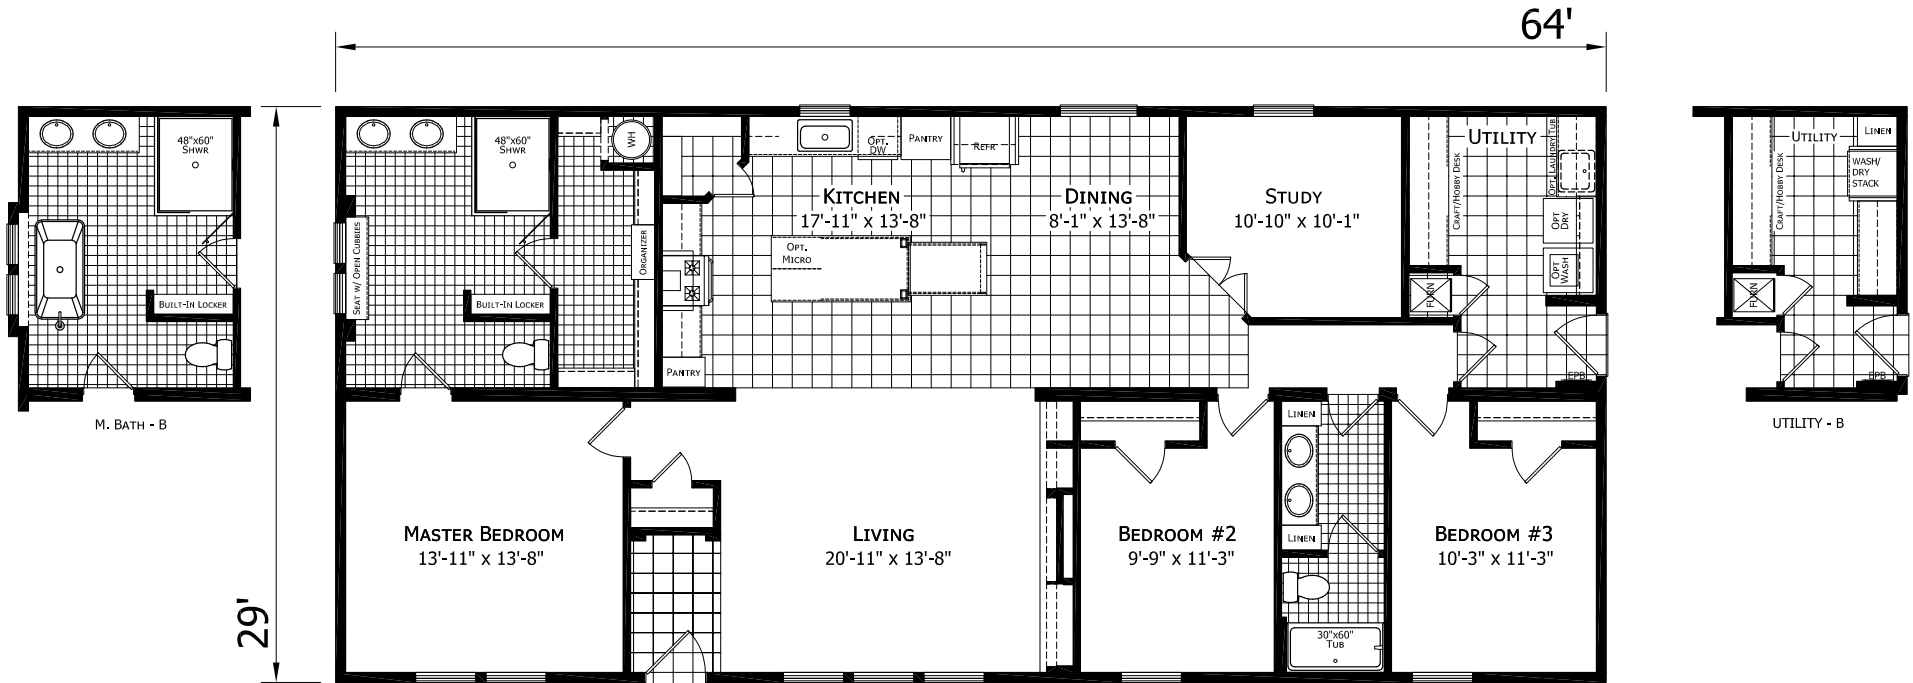

Stromsburg

Catena Series

1,856 SQ. FT. (Approximate) 3 Bedroom, 2 Bath

Last Updated: 3-11-22

FACTORY EXPO HOME CENTERS
3200 Enterprise Ave.
York, NE 68467

ExpoMobileHomes.com | 1-800-504-3219

IMPORTANT: Alta Cima Corp reserves the right to modify, cancel or substitute products or features of this event at any time without prior notice or obligation. Pictures and other promotional materials are representative and may depict or contain floor plans, square footages, elevations, options, upgrades, extra design features, decorations, floor coverings, specialty light fixtures, custom paint and wall coverings, window treatments, landscaping, sound and alarm systems, furnishings, appliances, and other designer/decorator features and amenities that are not included as part of the home and/or may not be available at all locations. Home, pricing and community information is subject to change, and homes to prior sale, at any time without notice or obligation. ©2020 Alta Cima Corp. All rights reserved.