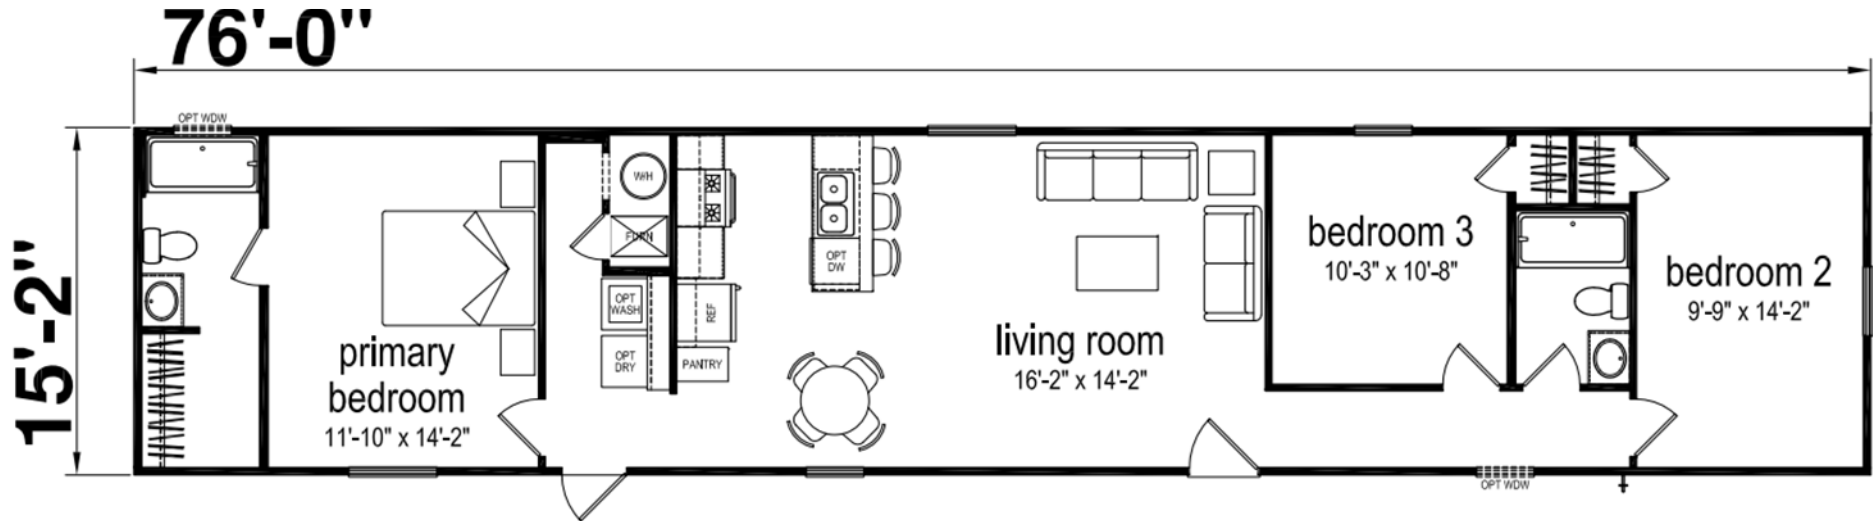

Stanton

Sandhills Series

1,153 SQ. FT. (Approximate) 3 Bedroom, 2 Bath

Last Updated: 12-3-24

CHAMPION RETAIL CENTER
3200 Enterprise Ave.
York, NE 68467

ExpoMobileHomes.com | 1-800-504-3219

IMPORTANT: Champion Homes reserves the right to modify, cancel or substitute products or features of this event at any time without prior notice or obligation. Pictures and other promotional materials are representative and may depict or contain floor plans, square footages, elevations, options, upgrades, extra design features, decorations, floor coverings, specialty light fixtures, custom paint and wall coverings, window treatments, landscaping, sound and alarm systems, furnishings, appliances, and other designer/decorator features and amenities that are not included as part of the home and/or may not be available at all locations. Home, pricing and community information is subject to change, and homes to prior sale, at any time without notice or obligation. ©2023 Champion Homes. All rights reserved.