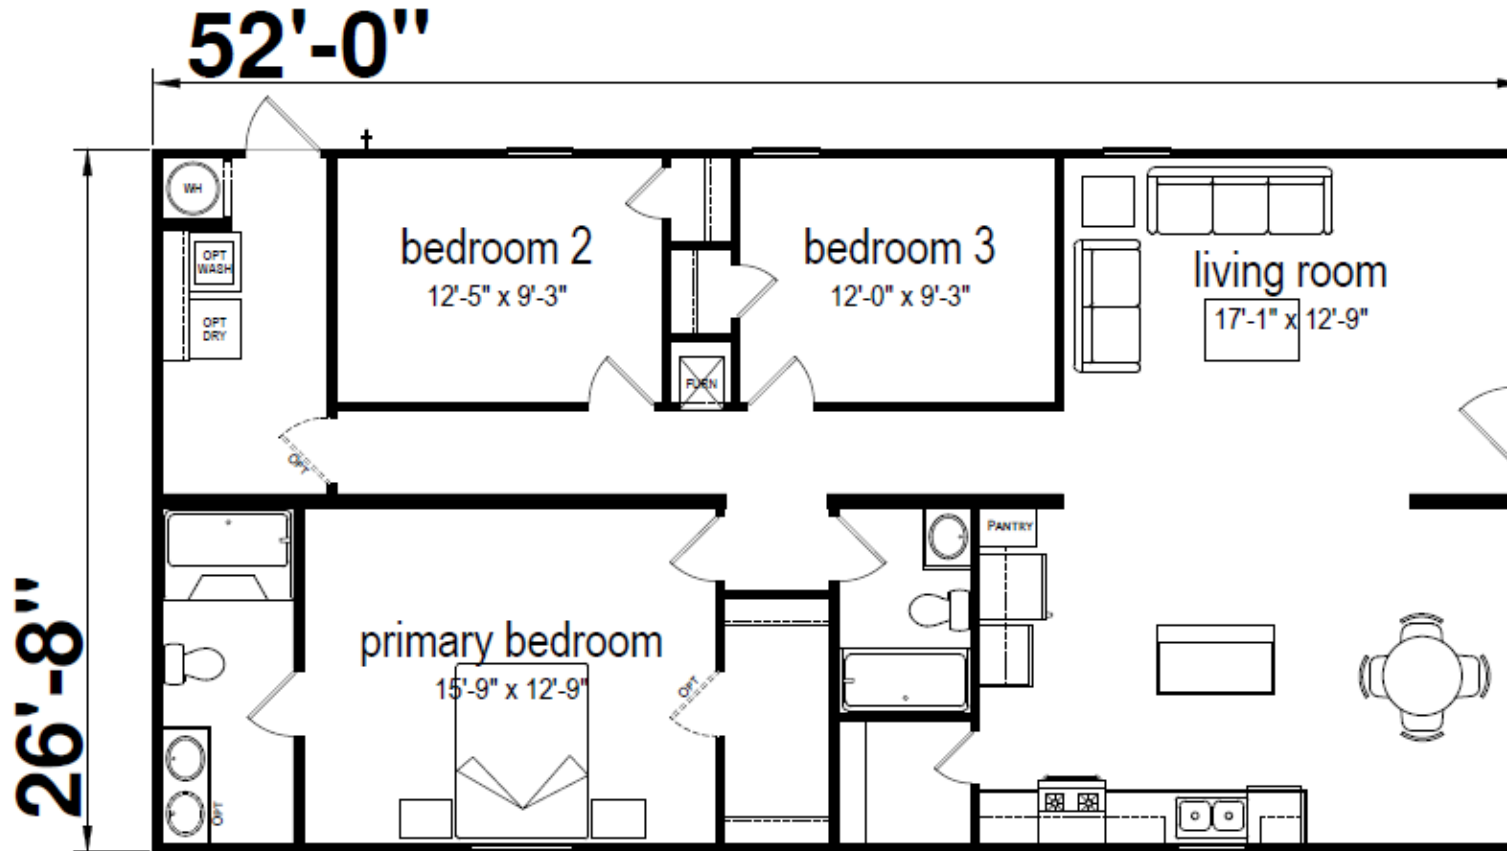

# Snowfall

Sandhills Series

1,001 SQ. FT. (Approximate) 3 Bedroom, 2 Bath

Last Updated: 12-3-24

**CHAMPION RETAIL CENTER**  
3200 Enterprise Ave.  
York, NE 68467

**ExpoMobileHomes.com | 1-800-504-3219**

**IMPORTANT:** Champion Homes reserves the right to modify, cancel or substitute products or features of this event at any time without prior notice or obligation. Pictures and other promotional materials are representative and may depict or contain floor plans, square footages, elevations, options, upgrades, extra design features, decorations, floor coverings, specialty light fixtures, custom paint and wall coverings, window treatments, landscaping, sound and alarm systems, furnishings, appliances, and other designer/decorator features and amenities that are not included as part of the home and/or may not be available at all locations. Home, pricing and community information is subject to change, and homes to prior sale, at any time without notice or obligation. ©2023 Champion Homes. All rights reserved.