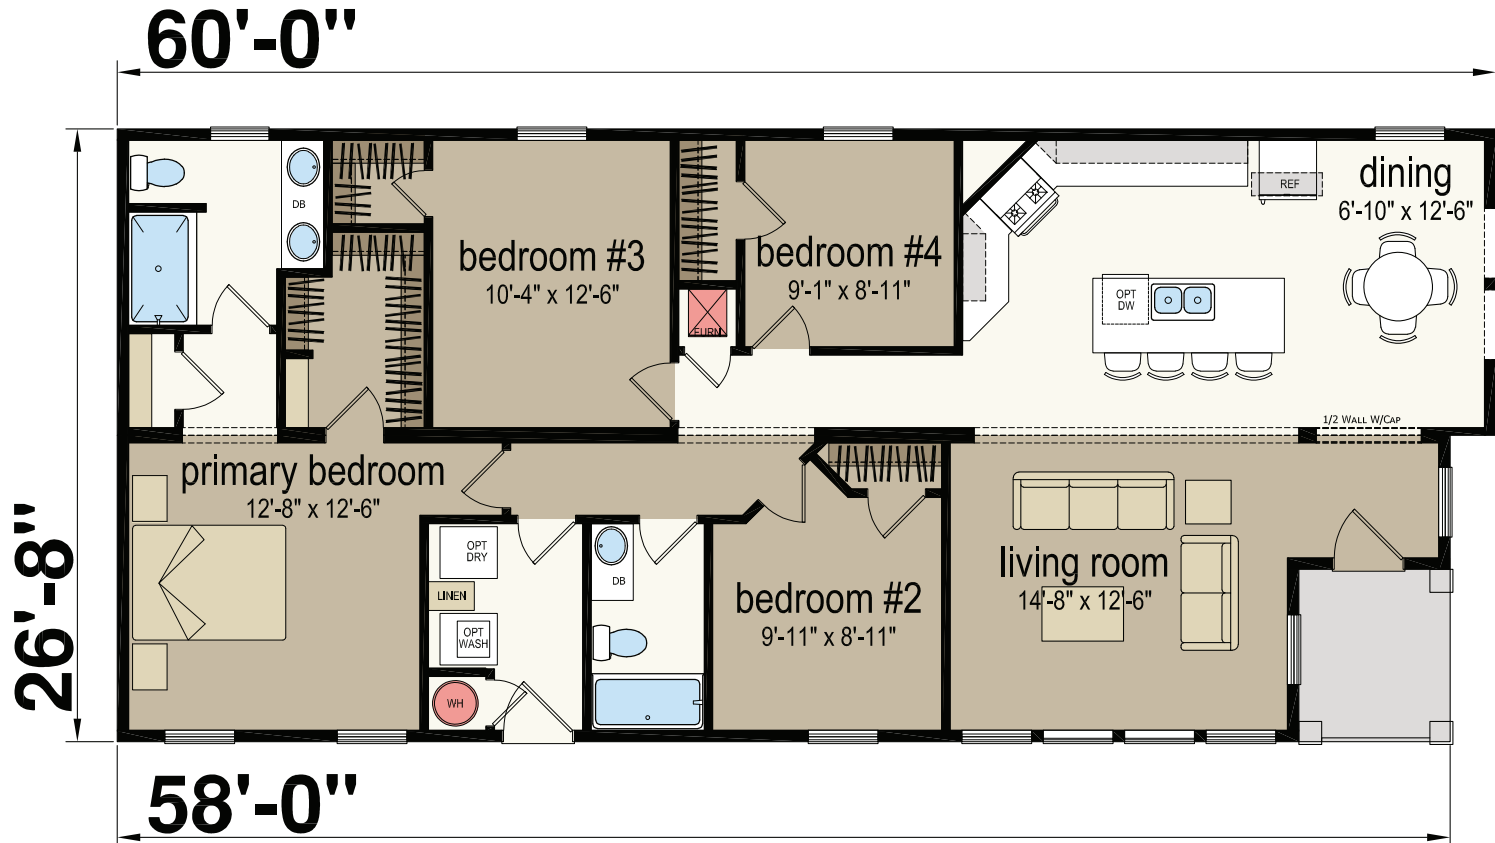

Sloan

Champion Series - Multi Section Series

1,528 SQ. FT. (Approximate) 4 Bedroom, 2 Bath

CHAMPION®
RETAIL CENTER

Last Updated: 5-30-23

CHAMPION RETAIL CENTER
3200 Enterprise Ave.
York, NE 68467

ExpoMobileHomes.com | 1-800-504-3219