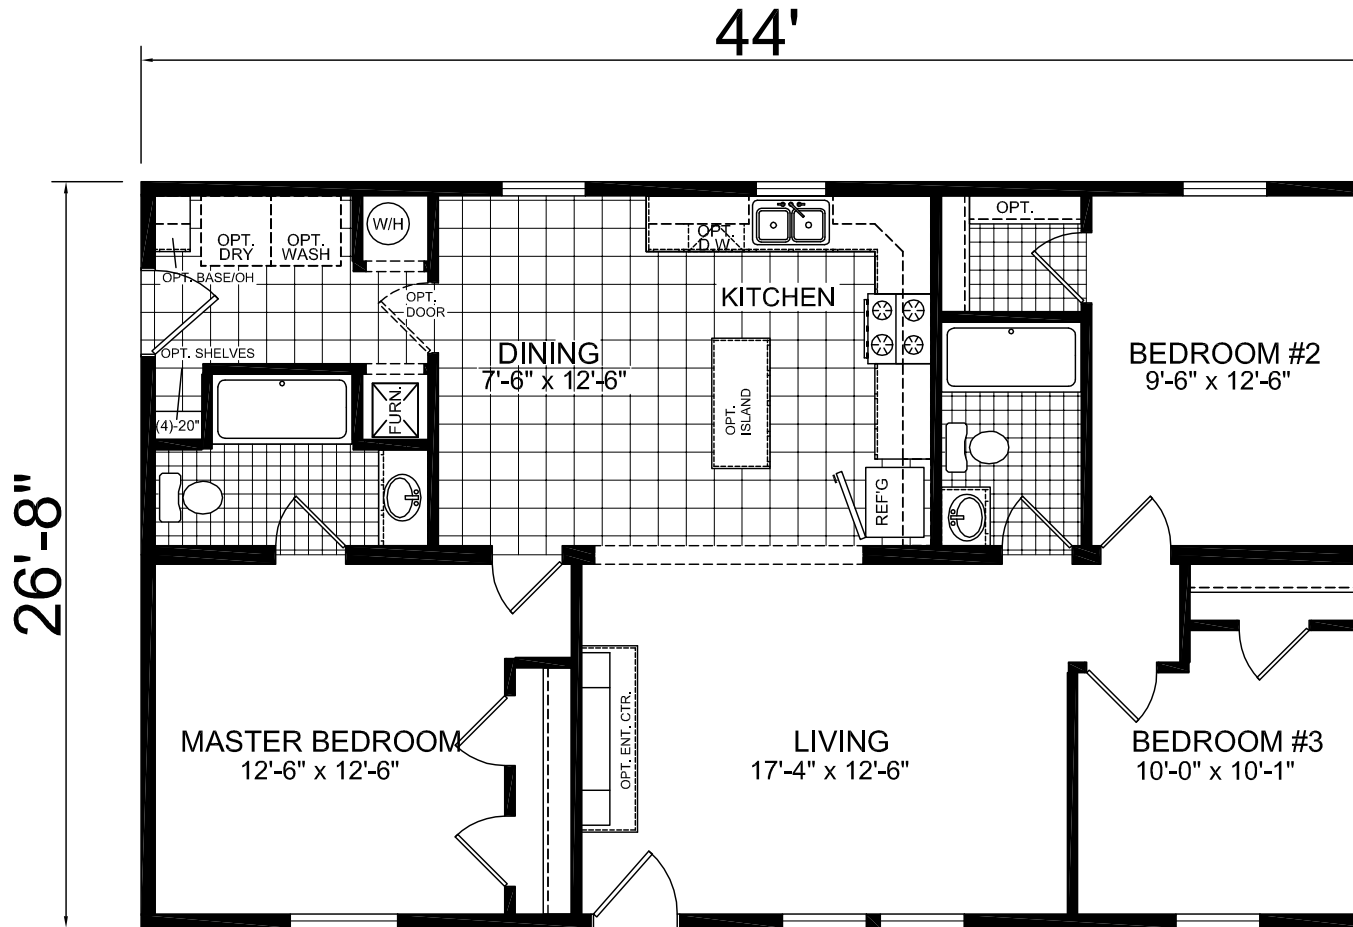

Skyway

Foundation Series

Factory Expo

"Factory Direct Value" HOME CENTERS

Multi-Section
3 Bedroom, 2 Bath
Approx. 1,173 Sq. Ft.

Last Updated: 2-9-17

For Detailed Directions See Map On Our Website

I authorize Factory Expo Homes to build my house, per this plan.