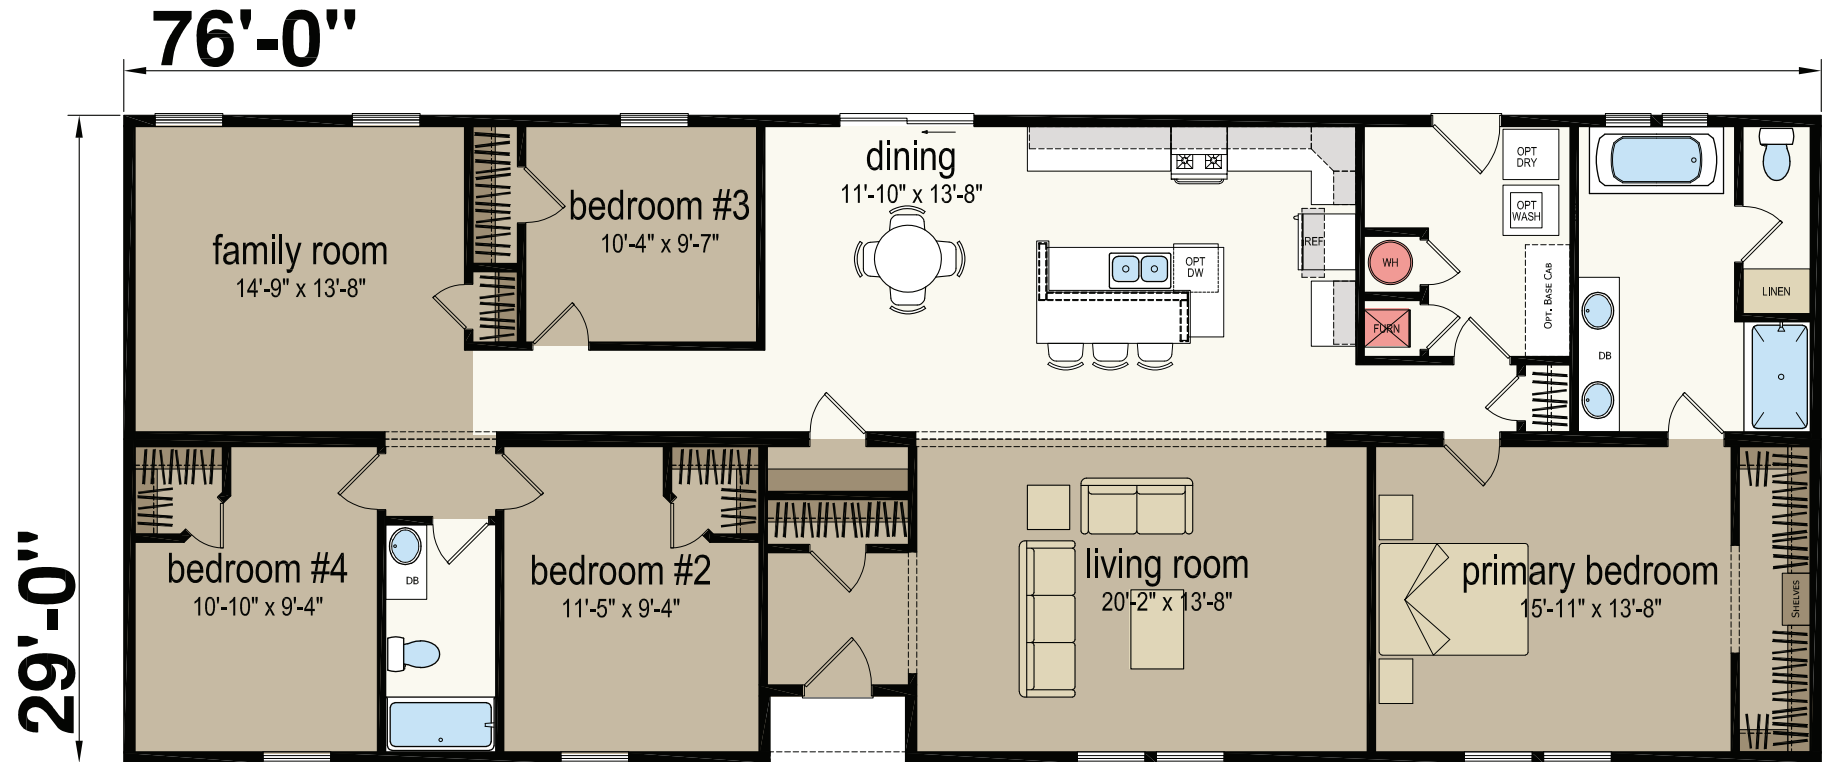

# Skyland

Champion Series - Multi Section Series

2,186 SQ. FT. (Approximate) 4 Bedroom, 2 Bath

CHAMPION<sup>®</sup>  
RETAIL CENTER

Last Updated: 5-30-23

**CHAMPION RETAIL CENTER**  
3200 Enterprise Ave.  
York, NE 68467