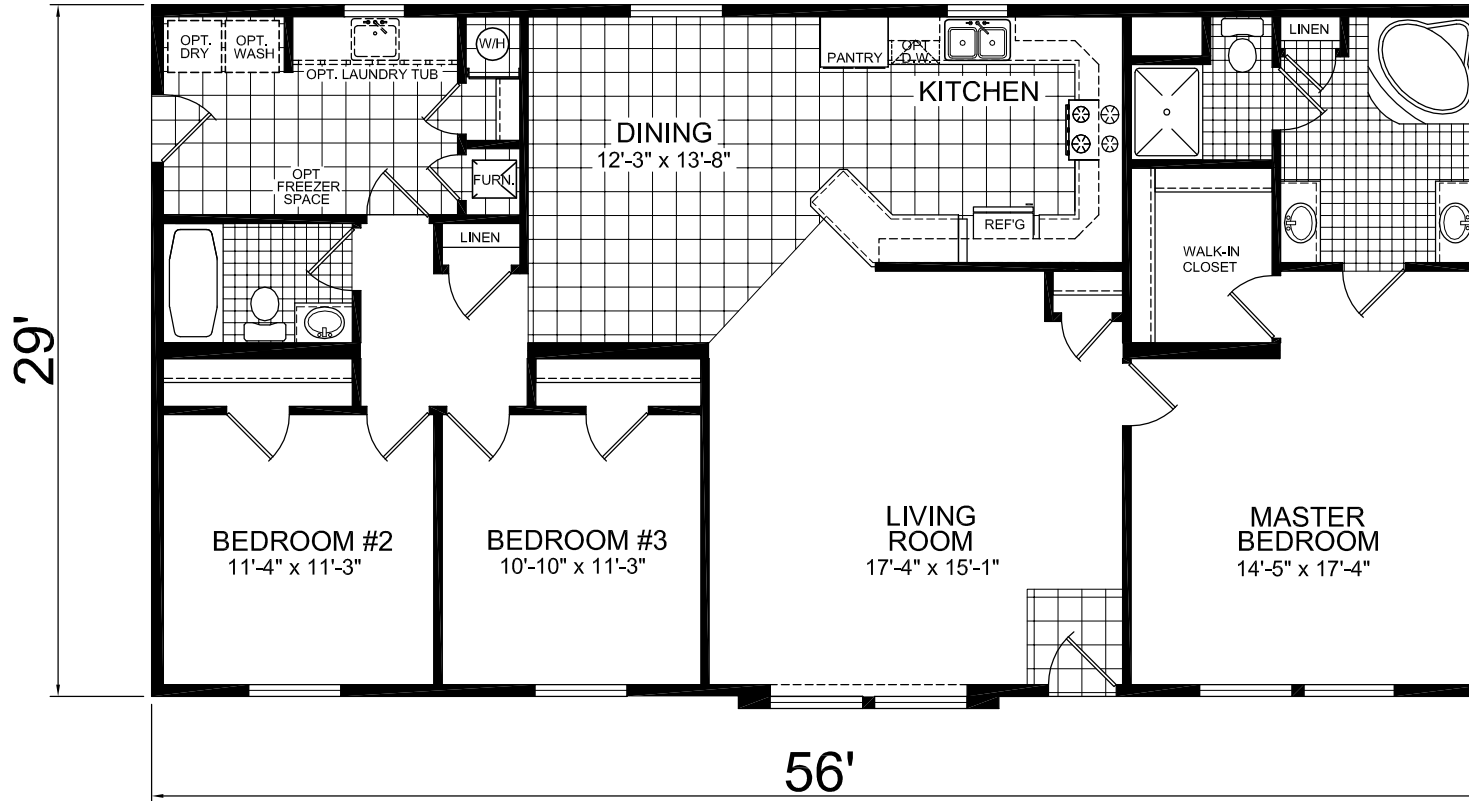

# Scottsbluff

Lifestyle Series

Multi-Section  
3 Bedroom, 2 Bath  
Approx. 1,624 Sq. Ft.

Last Updated: 2-22-17

Note: For all optional floorplan views, extra charges may apply

3200 Enterprise Ave.  
York, NE 68467