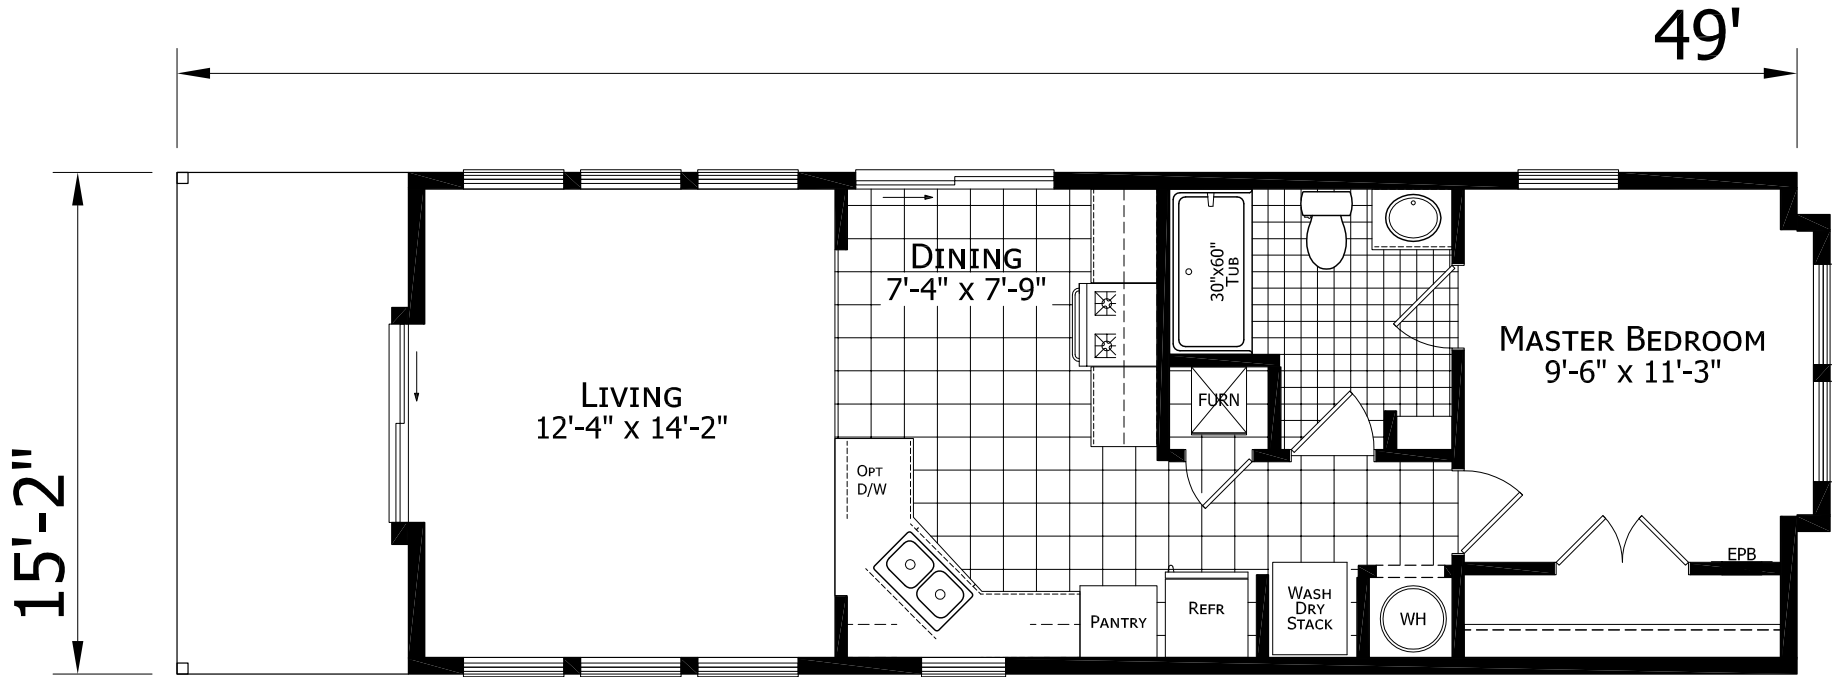

# Roseview

Central Great Plains Series

637 SQ. FT. (Approximate) 1 Bedroom, 1 Bath

Last Updated: 1-18-21

**FACTORY EXPO HOME CENTERS**  
3200 Enterprise Ave.  
York, NE 68467

**ExpoMobileHomes.com | 1-800-504-3219**