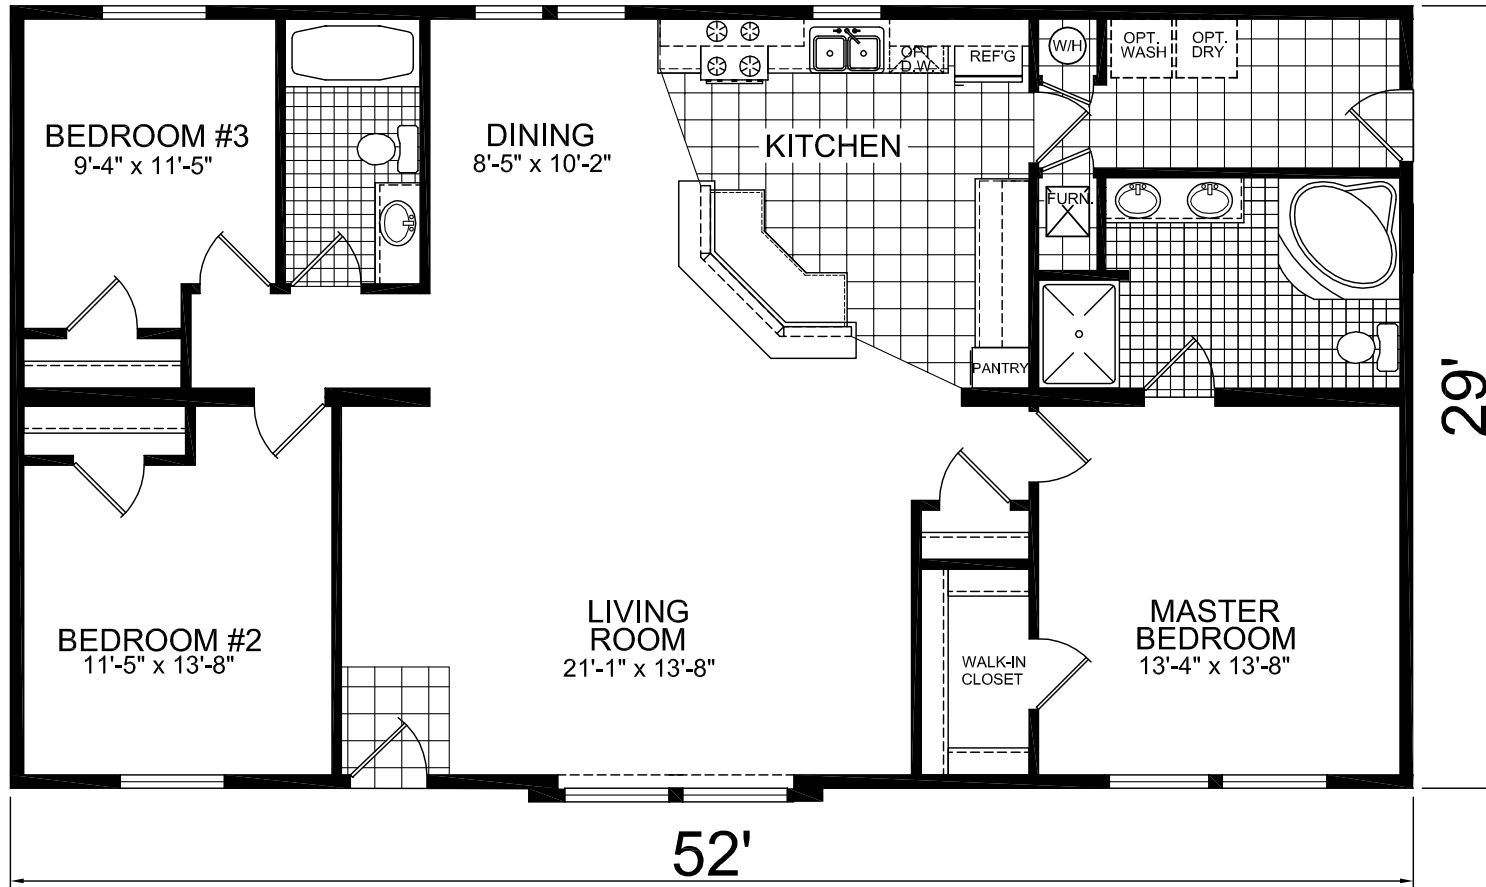

# Reno

Lifestyle Series

Multi-Section  
3 Bedroom, 2 Bath  
Approx. 1,508 Sq. Ft.

Last Updated: 2-22-17

For Detailed Directions See Map On Our Website

I authorize Factory Expo Homes to build my house, per this plan.  
X \_\_\_\_\_  
Customer Signature/Date