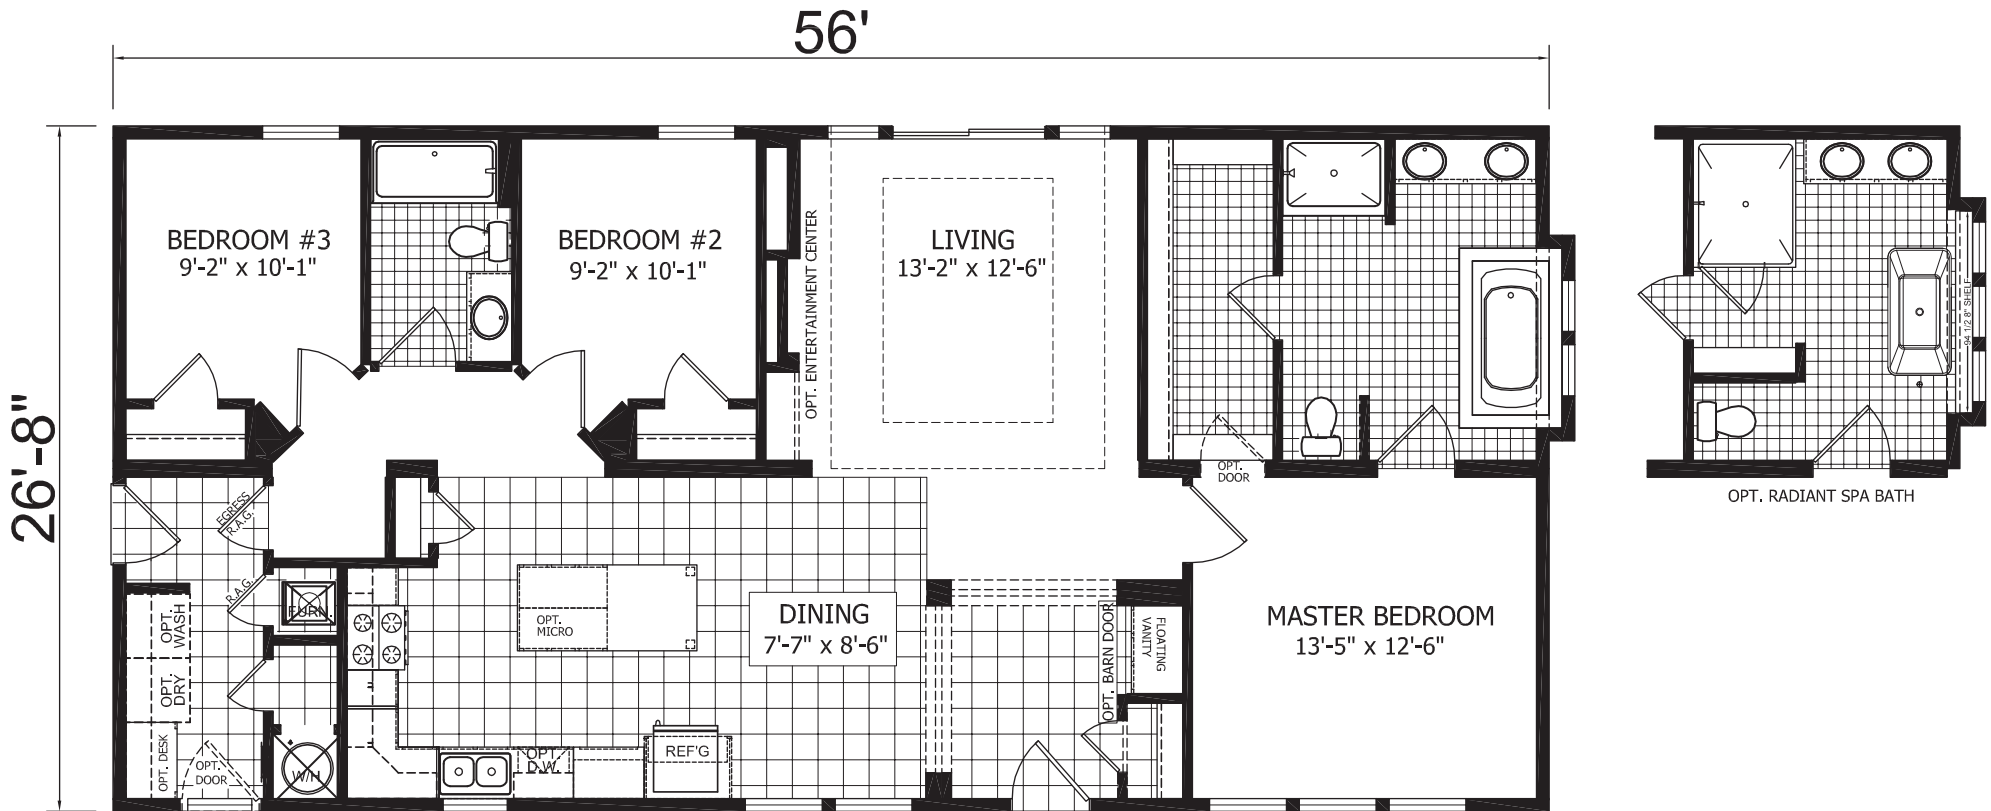

# Platte

Enterprise Series

Multi-Section  
3 Bedroom, 2 Bath  
Approx. 1,493 Sq. Ft.

Last Updated: 5-21-18

For Detailed Directions See Map On Our Website

I authorize Factory Expo Homes to build my house, per this plan.