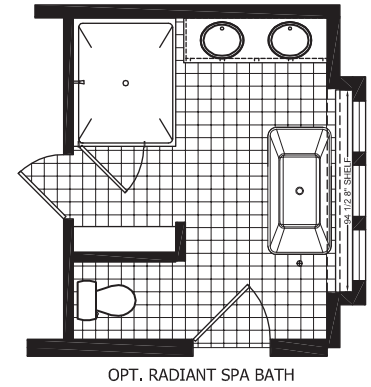

# Platte

Enterprise Series

Multi-Section  
3 Bedroom, 2 Bath  
Approx. 1,493 Sq. Ft.

Last Updated: 5-21-18

For Detailed Directions See Map On Our Website

I authorize Factory Expo Homes to build my house, per this plan.