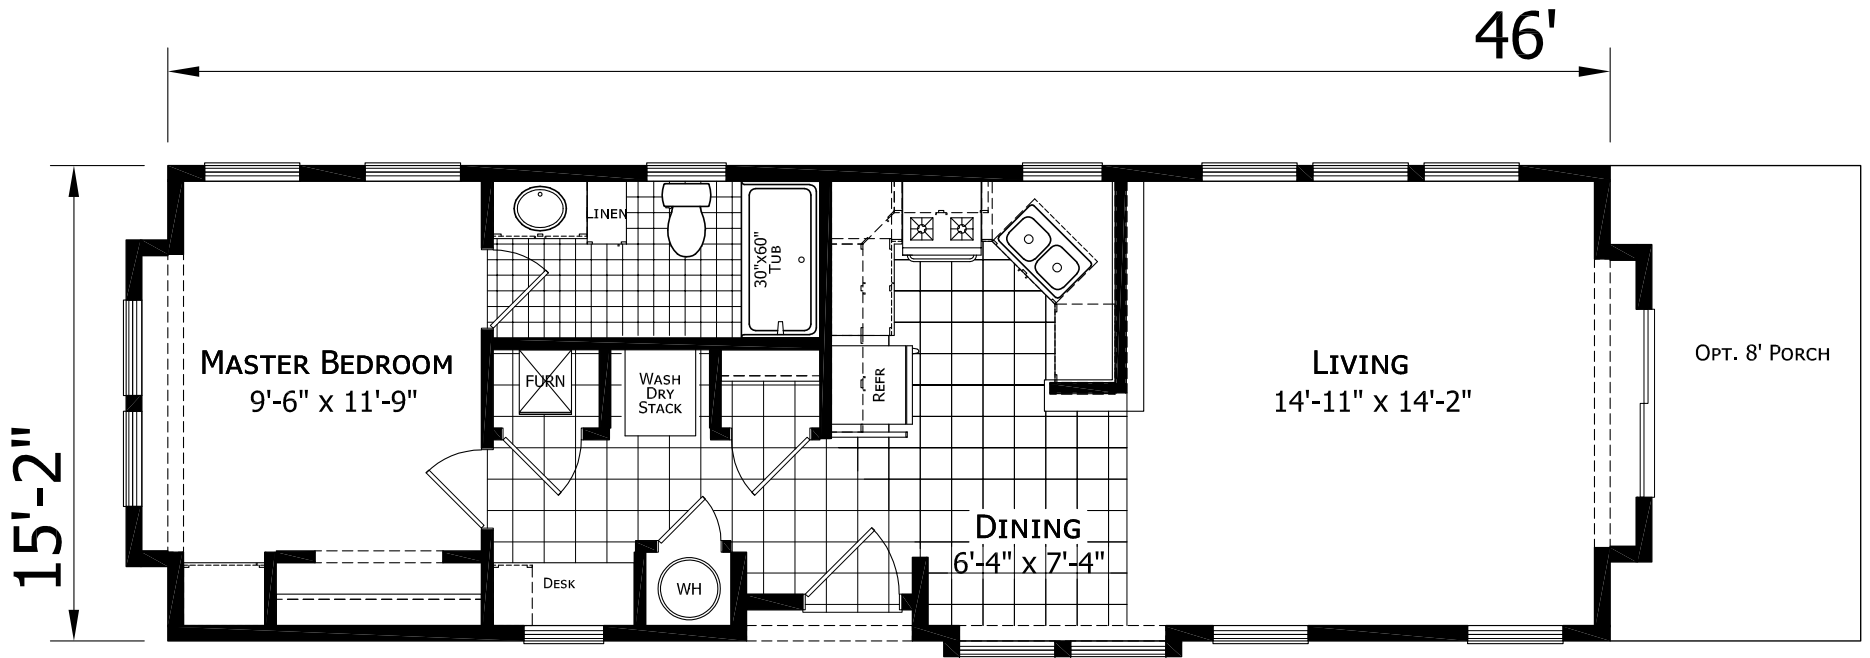

# Pender

Lifestyle Series

Single Section  
1 Bedroom, 1 Bath  
Approx. 698 Sq. Ft.

Last Updated: 12-3-19

For Detailed Directions See Map On Our Website

I authorize Factory Expo Homes to build my house, per this plan.  
X \_\_\_\_\_  
Customer Signature/Date