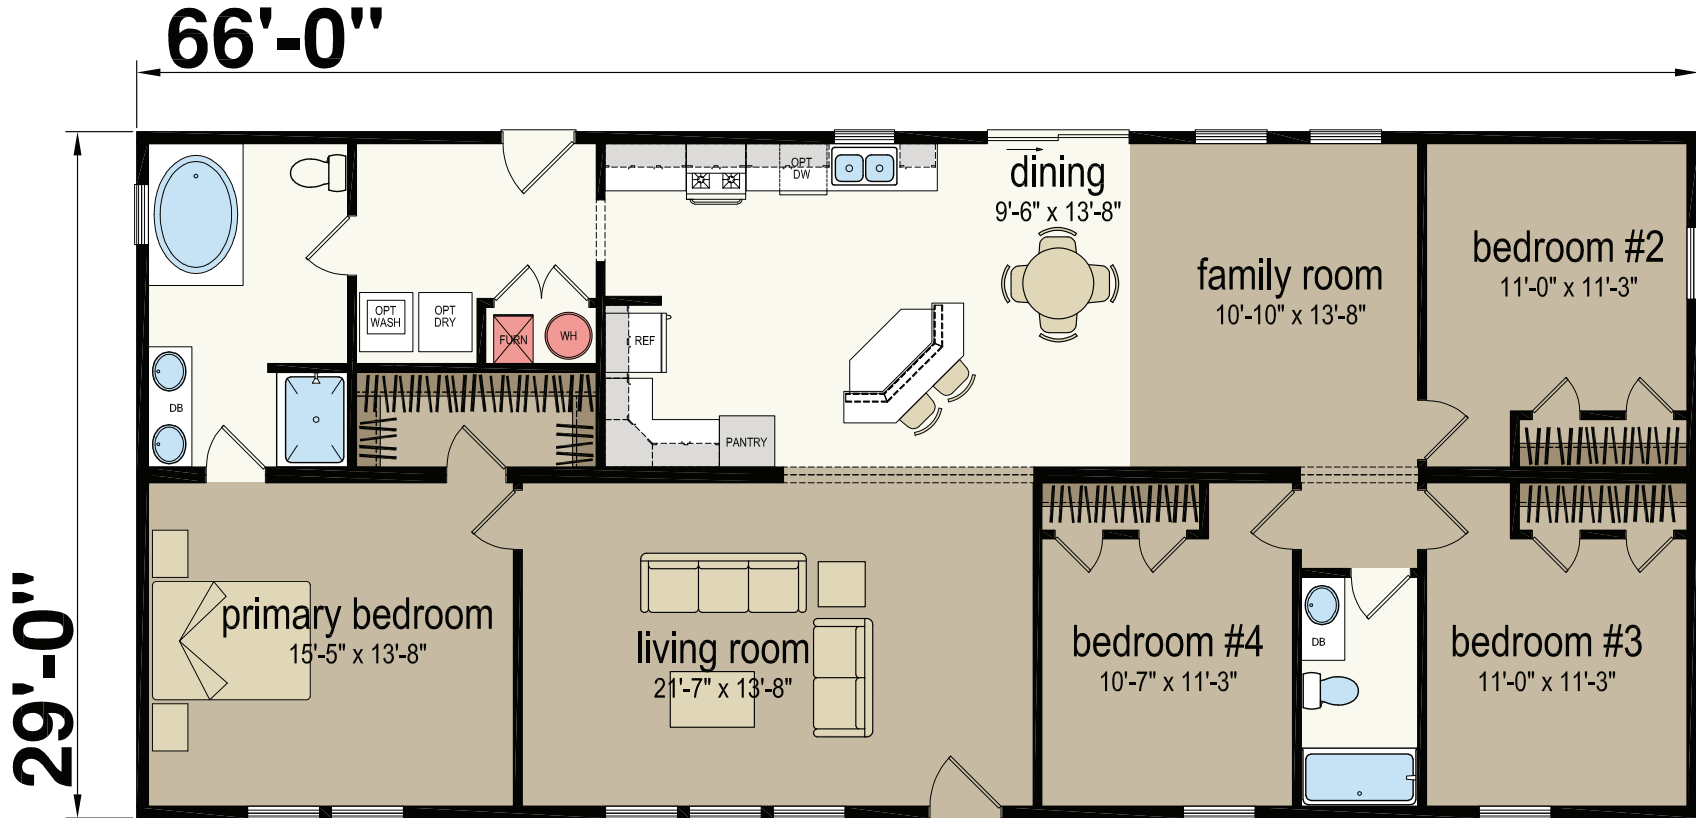

Pearson

Central Great Plains Series - Multi Section

1,914 SQ. FT. (Approximate) 4 Bedroom, 2 Bath

CHAMPION®
RETAIL CENTER

Last Updated: 5-30-23

CHAMPION RETAIL CENTER
3200 Enterprise Ave.
York, NE 68467

ExpoMobileHomes.com | 1-800-504-3219