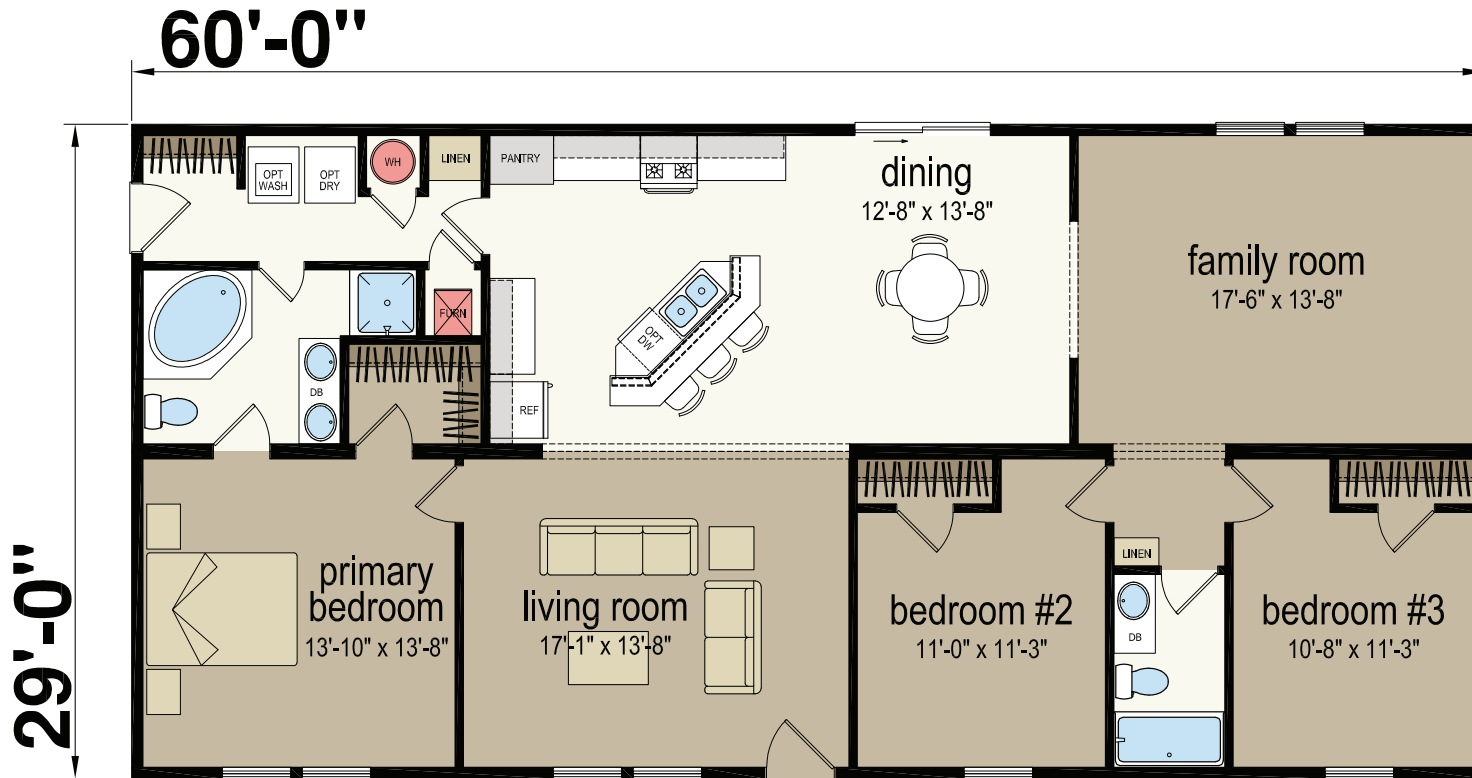

# Newell

Redman Series - Multi Section

1,740 SQ. FT. (Approximate) 3 Bedroom, 2 Bath

CHAMPION<sup>®</sup>  
RETAIL CENTER

Last Updated: 5-30-23

CHAMPION RETAIL CENTER  
3200 Enterprise Ave.  
York, NE 68467