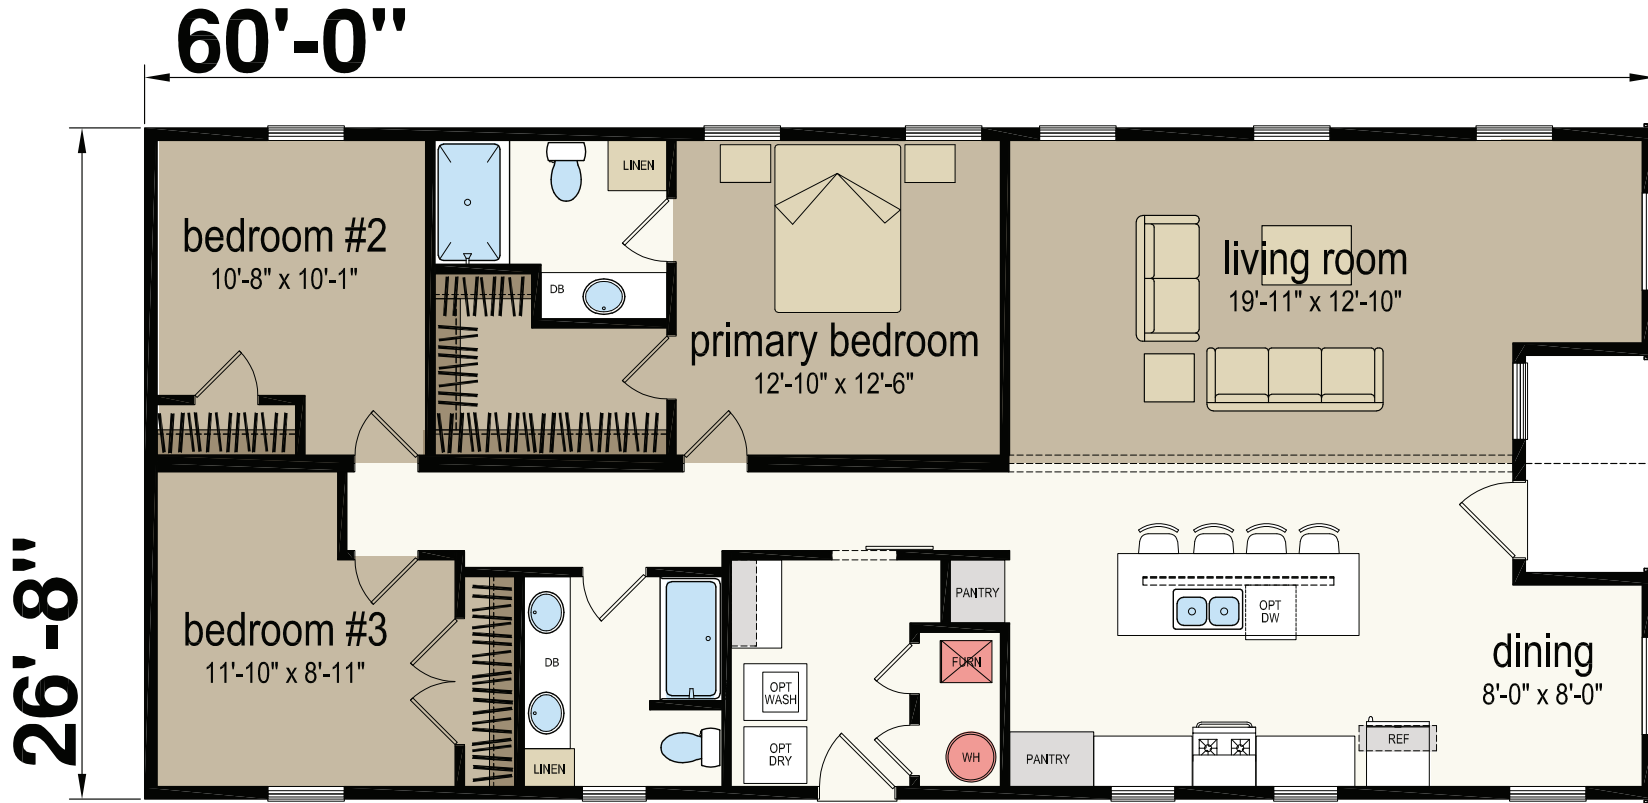

# Moody

Champion Series - Multi Section Series

1,556 SQ. FT. (Approximate) 3 Bedroom, 2 Bath

CHAMPION®  
RETAIL CENTER

Last Updated: 5-30-23

CHAMPION RETAIL CENTER  
3200 Enterprise Ave.  
York, NE 68467

ExpoMobileHomes.com | 1-800-504-3219