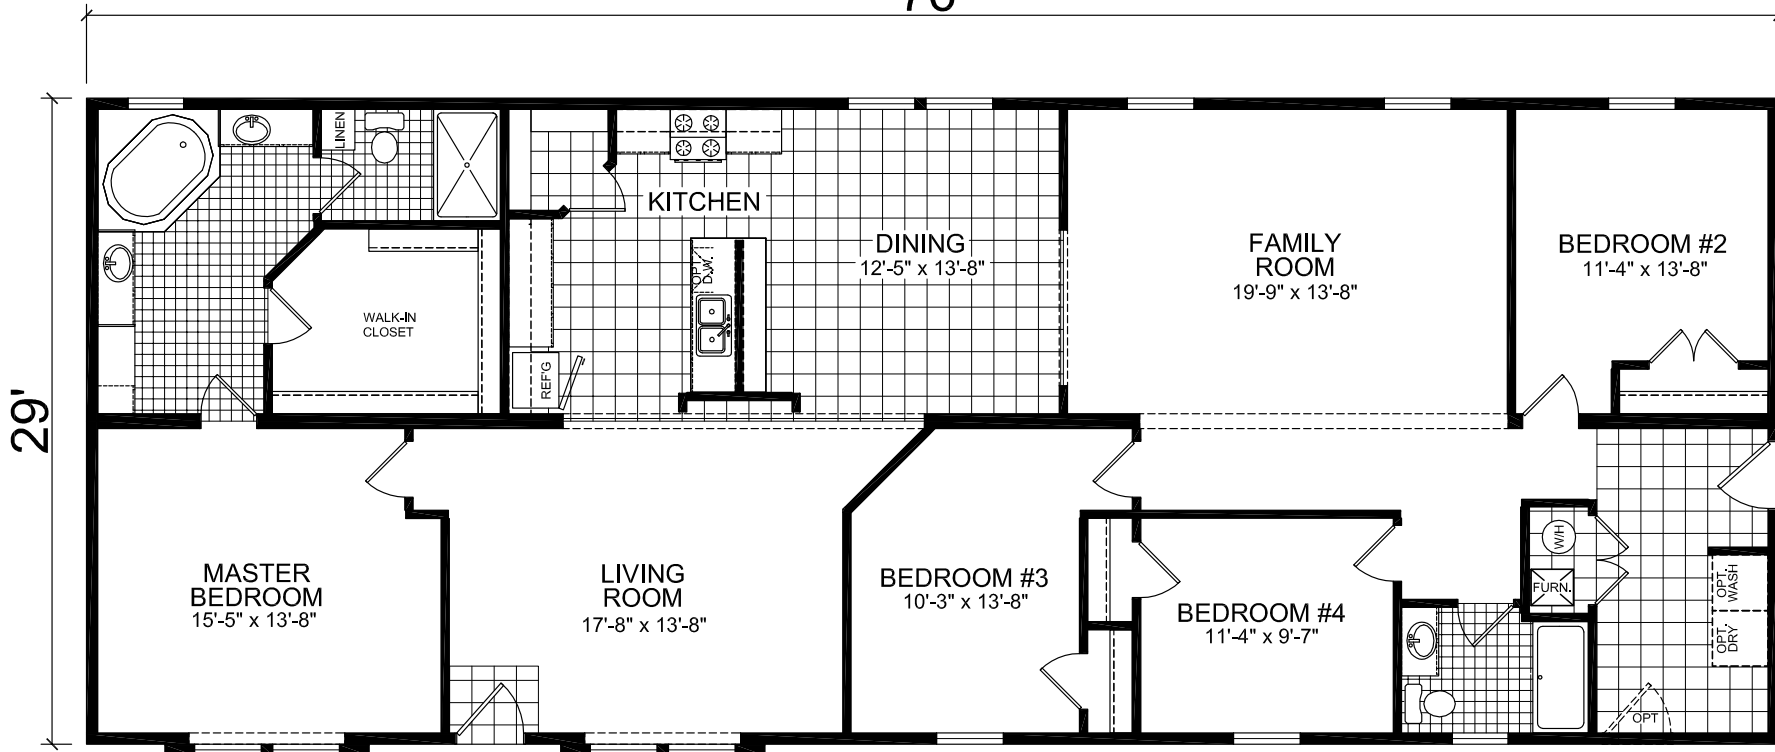

Mitchell
Lifestyle Series

Factory Expo
"Factory Direct Value" HOME CENTERS

Multi-Section
4 Bedroom, 2 Bath
Approx. 2,204 Sq. Ft.

Last Updated: 2-22-17

76'

3200 Enterprise Ave.
York, NE 68467

For Detailed Directions See Map On Our Website