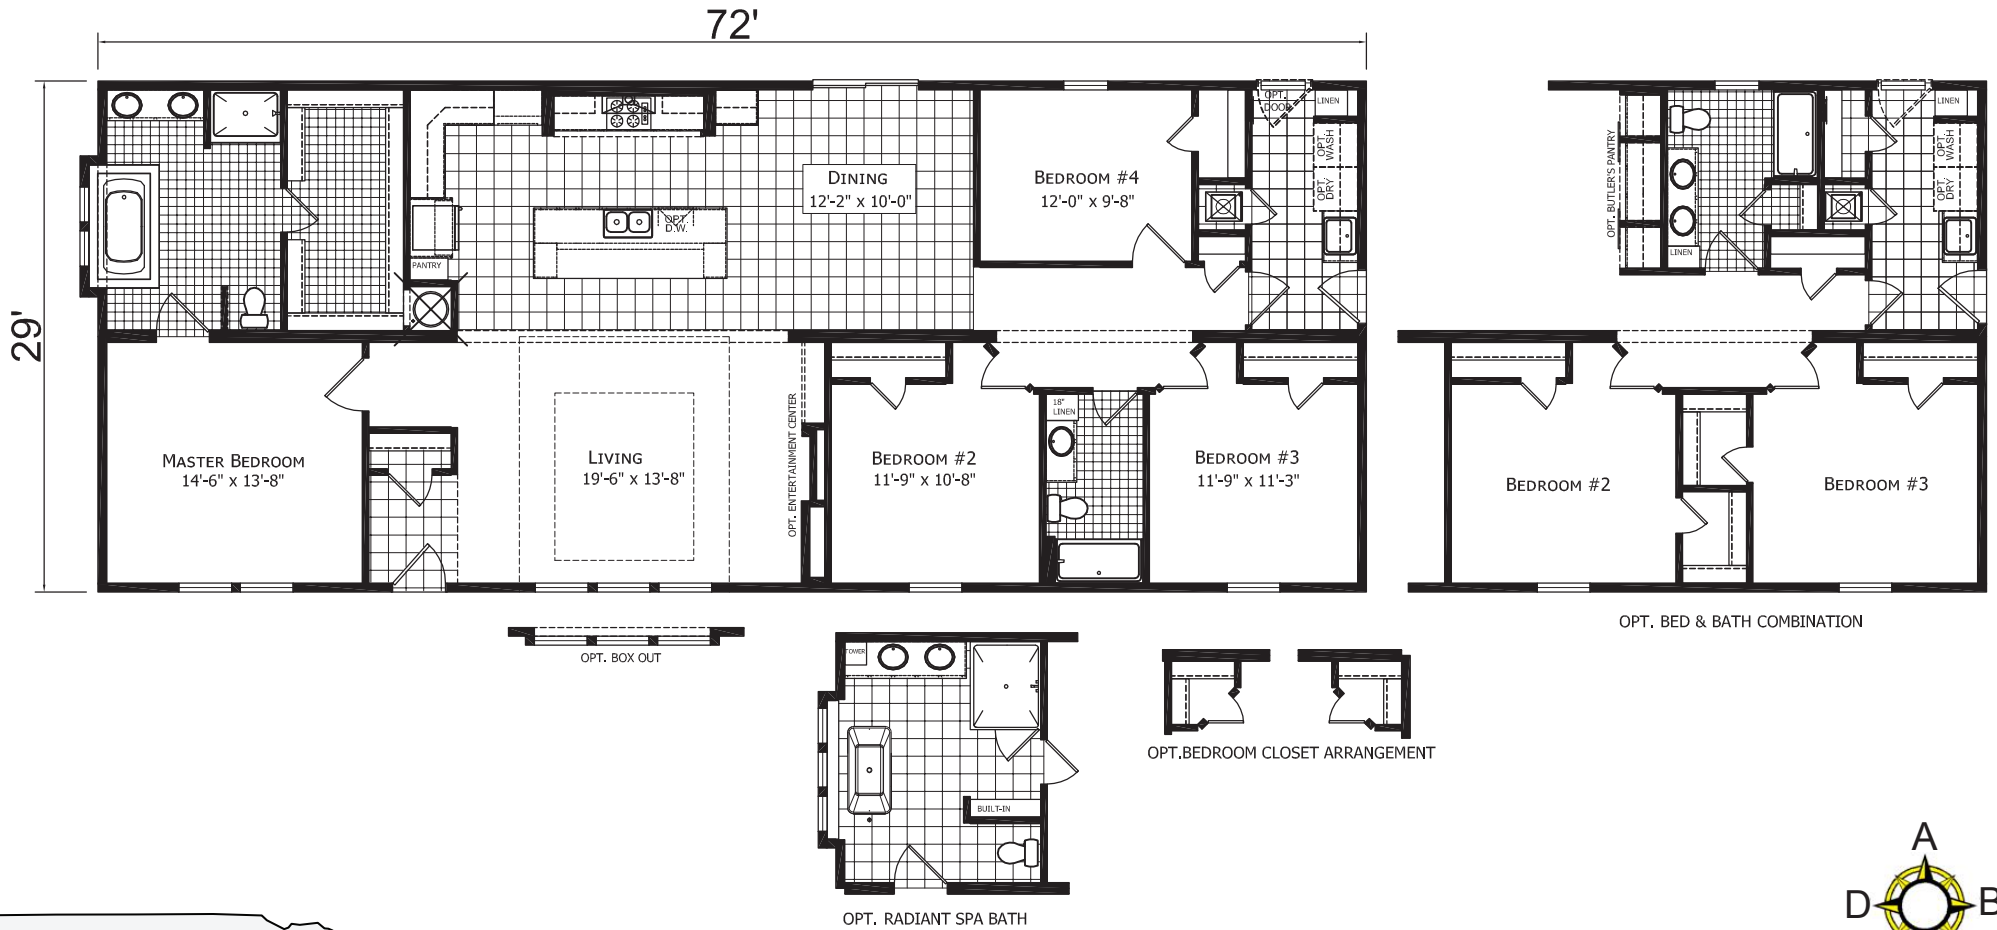

Minatare

Next Generation Series

4 Bedroom, 2 Bath
Approx. 2,088 Sq. Ft.

Last Updated: 6-28-18

3200 Enterprise Ave.
York, NE 68467

For Detailed Directions See Map On Our Website

I authorize Factory Expo Homes to build my house, per this plan.
X _____
Customer Signature/Date