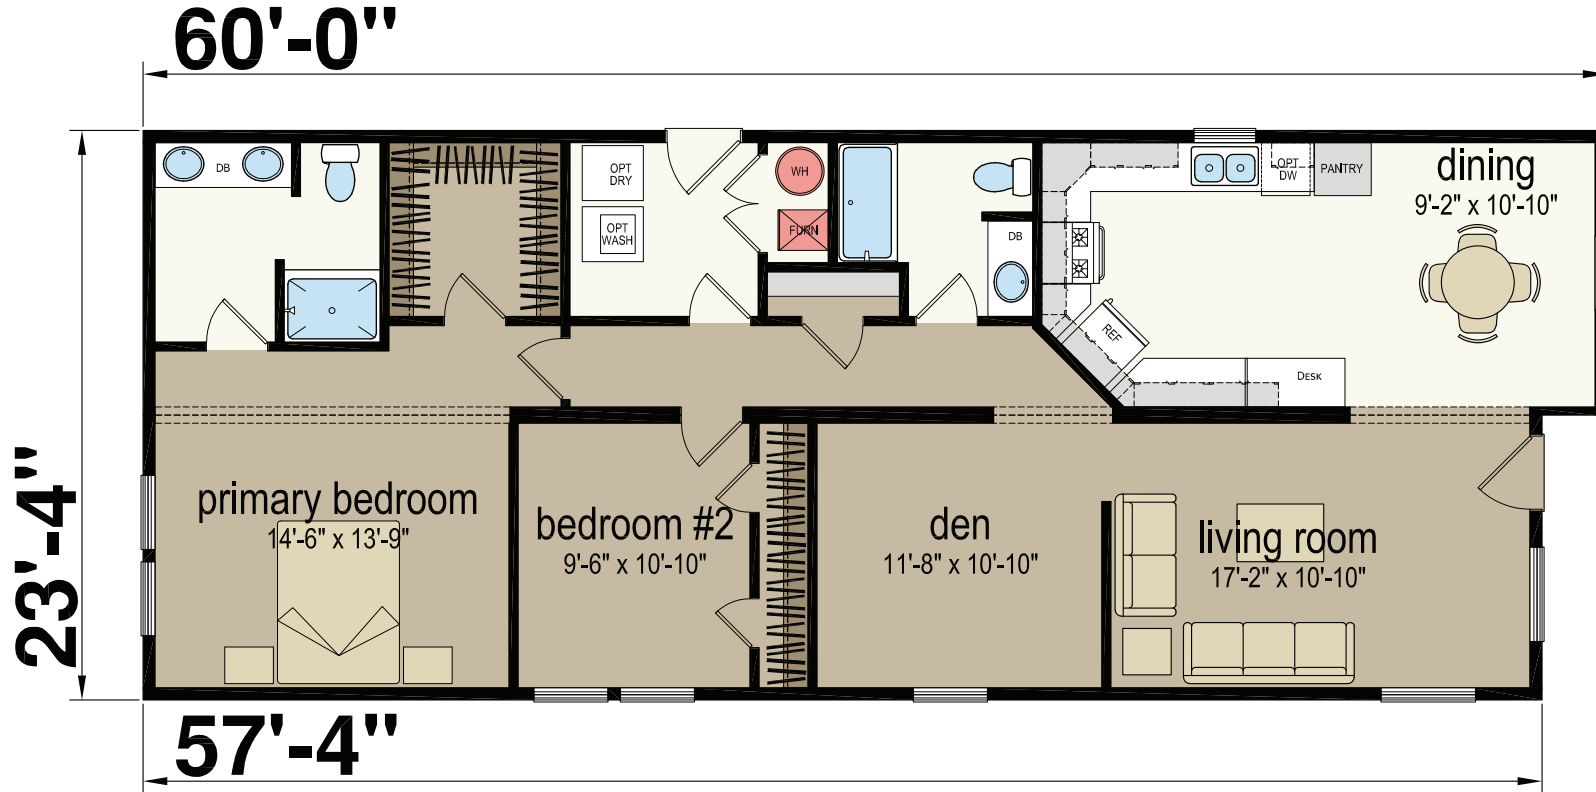

# Metter

Central Great Plains Series - Multi Section

1,396 SQ. FT. (Approximate) 2 Bedroom, 2 Bath

**CHAMPION<sup>®</sup>**  
**RETAIL CENTER**

Last Updated: 5-30-23

**CHAMPION RETAIL CENTER**  
 3200 Enterprise Ave.  
 York, NE 68467