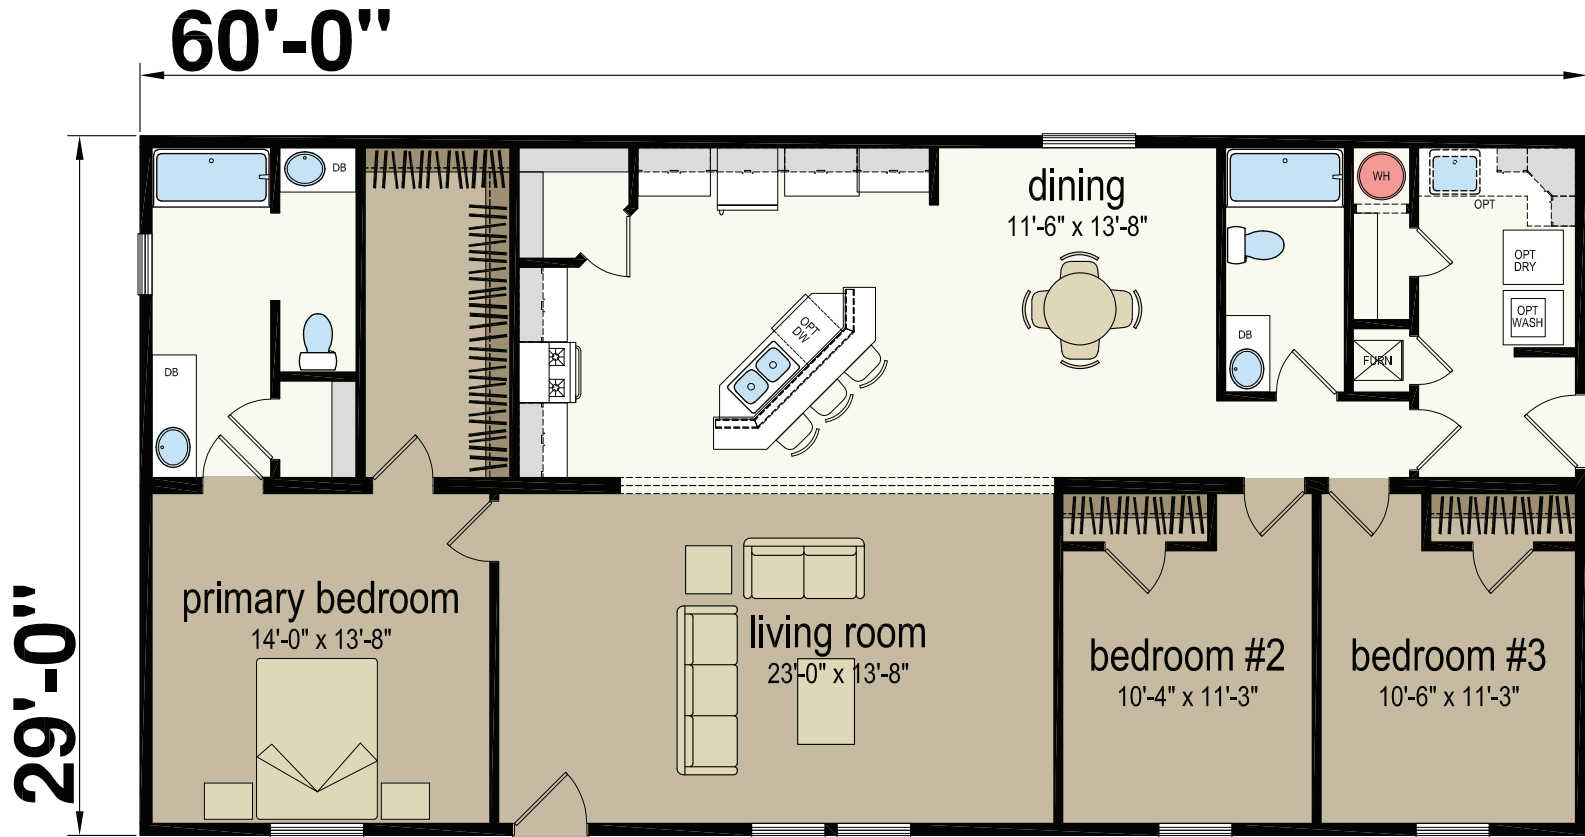

# Medina

Central Great Plains Series - Multi Section

1,740 SQ. FT. (Approximate) 3 Bedroom, 2 Bath

**CHAMPION<sup>®</sup>**  
**RETAIL CENTER**

Last Updated: 5-30-23

**CHAMPION RETAIL CENTER**  
 3200 Enterprise Ave.  
 York, NE 68467