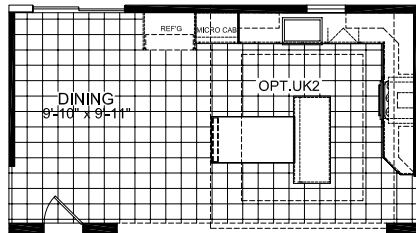

# McKinney

Champion Series - Multi Section Series

1,972 SQ. FT. (Approximate) 4 Bedroom, 2 Bath

**CHAMPION®**  
RETAIL CENTER

Last Updated: 11-9-23

**CHAMPION RETAIL CENTER**  
3200 Enterprise Ave.  
York, NE 68467