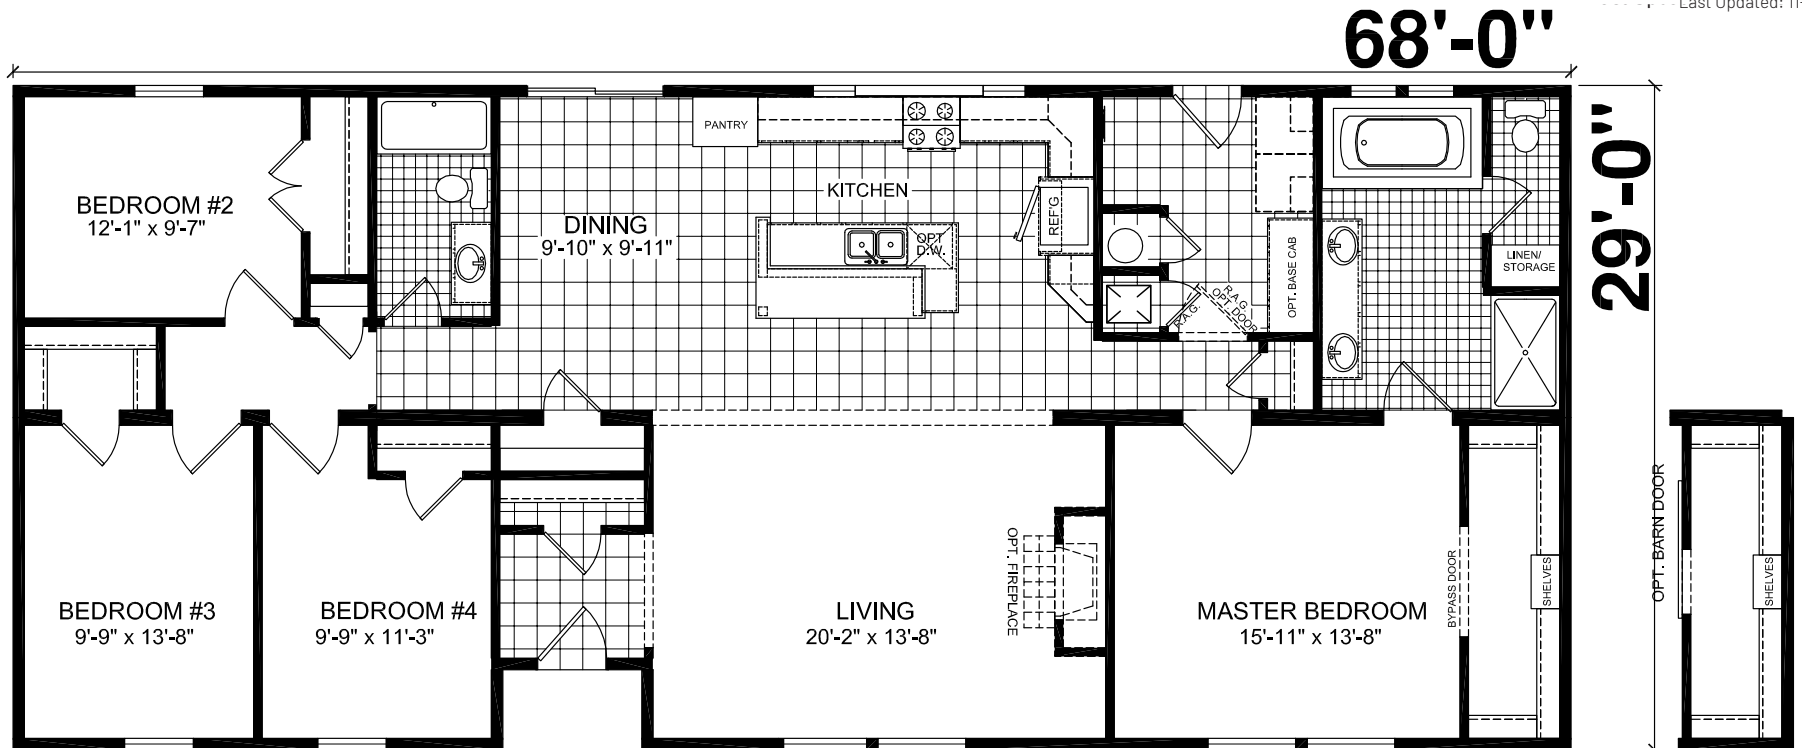

# McKinney

Champion Series - Multi Section Series

1,972 SQ. FT. (Approximate) 4 Bedroom, 2 Bath

**CHAMPION®**  
RETAIL CENTER

Last Updated: 11-9-23

**CHAMPION RETAIL CENTER**  
3200 Enterprise Ave.  
York, NE 68467