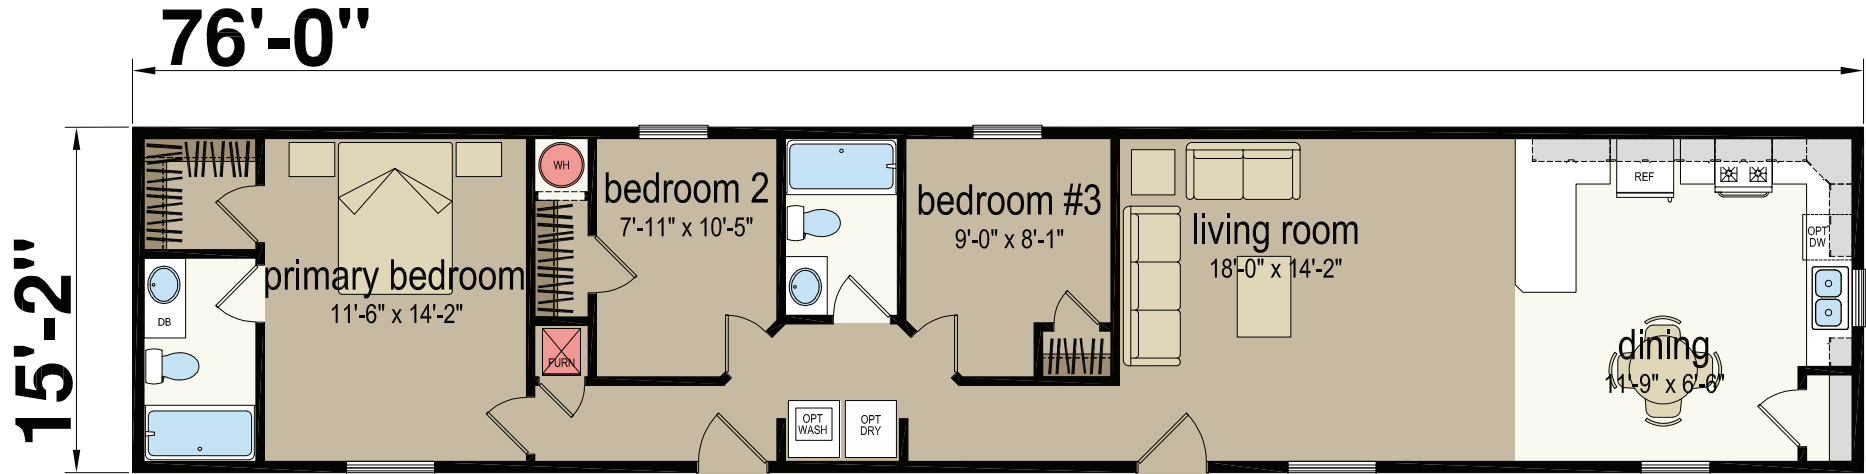

Marion

Central Great Plains Series - Single Section

1,152 SQ. FT. (Approximate) 3 Bedroom, 2 Bath

CHAMPION®
RETAIL CENTER

Last Updated: 5-30-23

CHAMPION RETAIL CENTER
3200 Enterprise Ave.
York, NE 68467

ExpoMobileHomes.com | 1-800-504-3219