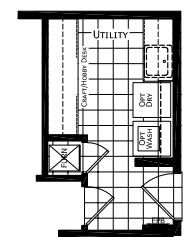

Margrave

Catena Series

Multi-Section
5 Bedrooms, 2 Baths
Approx. 2,088 Sq. Ft

Last Updated: 7-10-19

ALT. UTILITY - B

ALT. BEDROOM 5

UTILITY - A

UTILITY - B