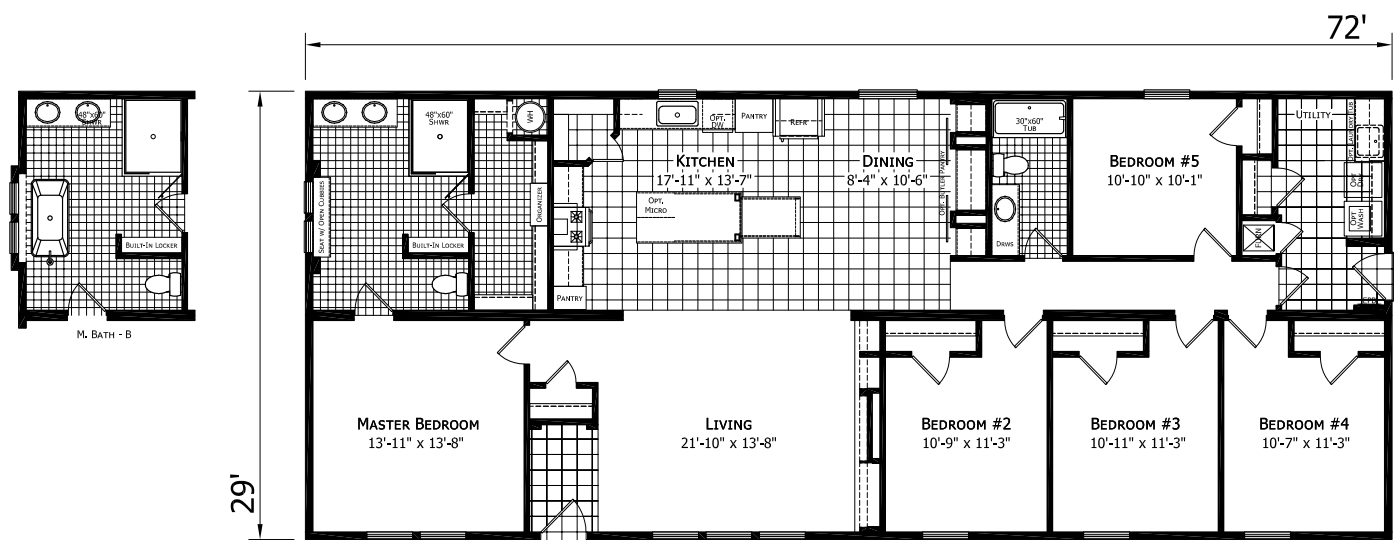

Margrave

Catena Series

Multi-Section
5 Bedrooms, 2 Baths
Approx. 2,088 Sq. Ft

Last Updated: 7-10-19

ALT. UTILITY - B

ALT. BEDROOM 5

UTILITY - A

UTILITY - B