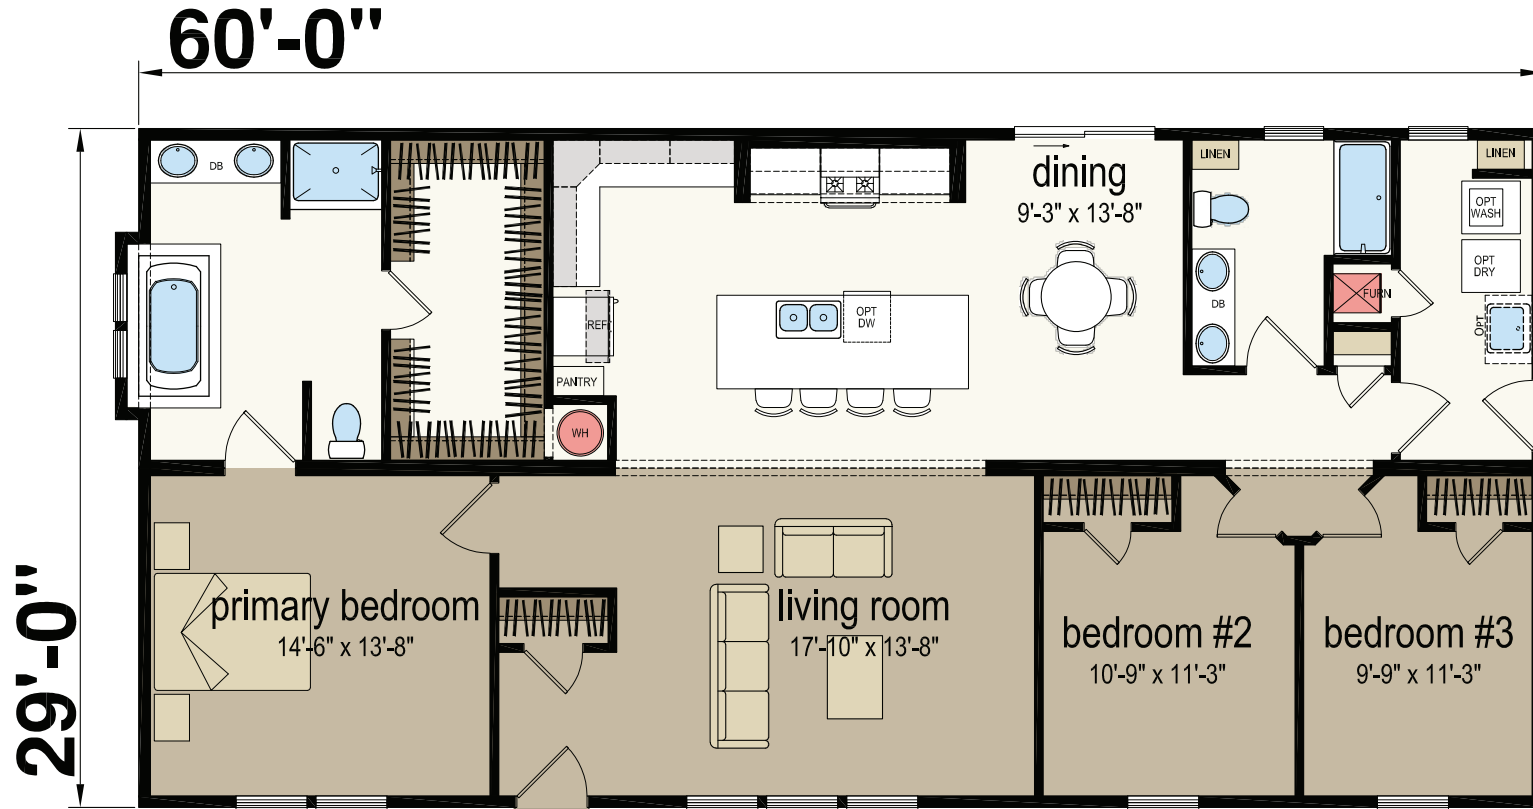

Maloney

Redman Series - Multi Section

1,748 SQ. FT. (Approximate) 3 Bedroom, 2 Bath

CHAMPION
RETAIL CENTER

Last Updated: 5-30-23

CHAMPION RETAIL CENTER
3200 Enterprise Ave.
York, NE 68467

ExpoMobileHomes.com | 1-800-504-3219