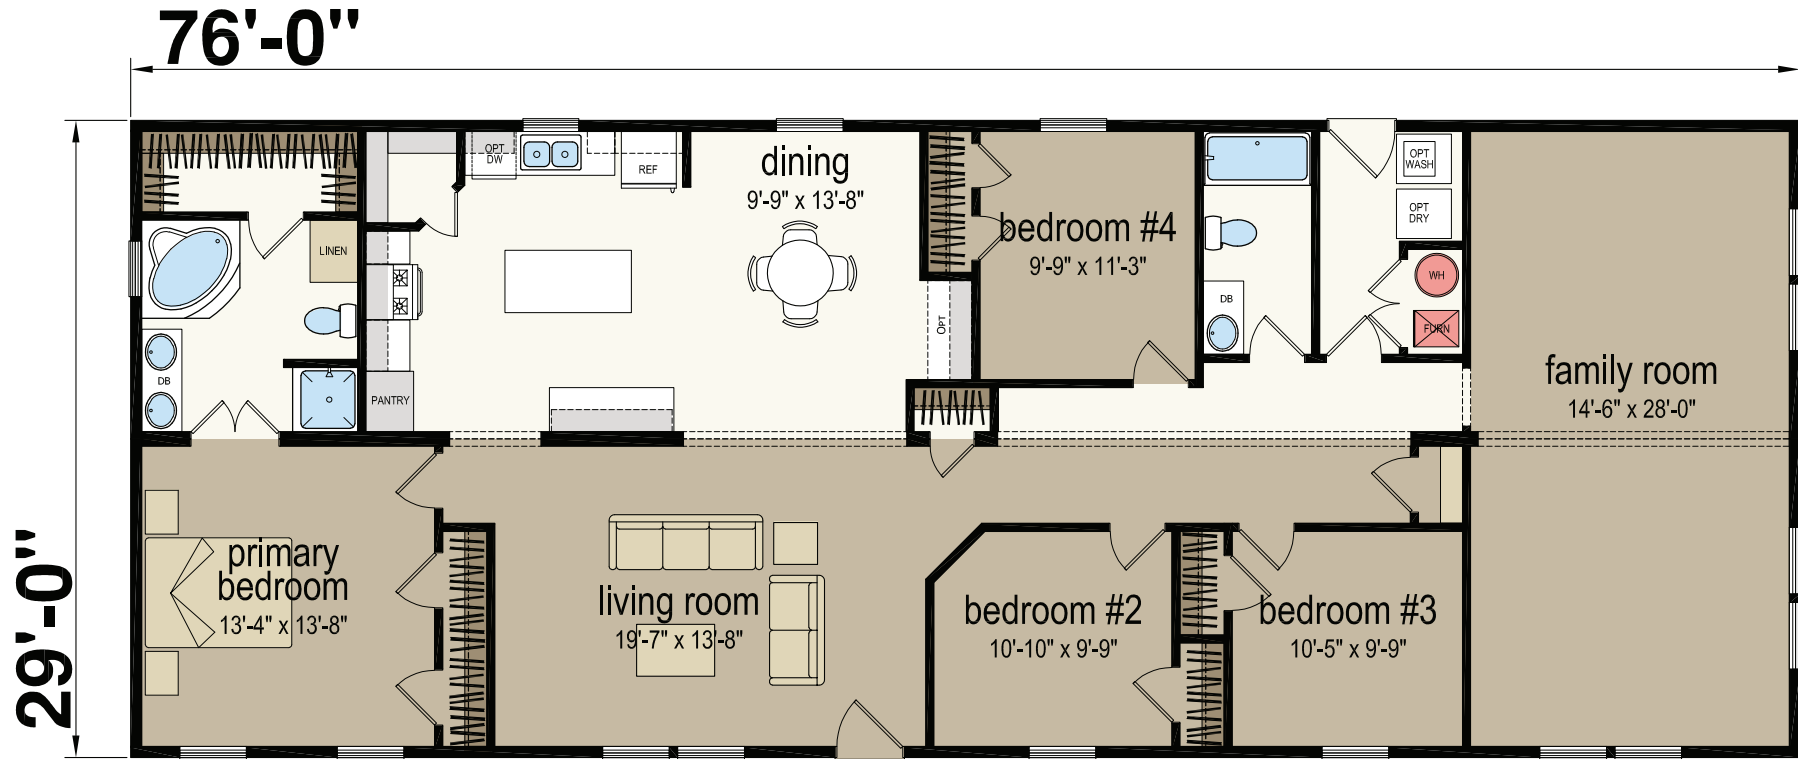

Loomis

Redman Series - Multi Section

2,204 SQ. FT. (Approximate) 4 Bedroom, 2 Bath

CHAMPION[®]
RETAIL CENTER

Last Updated: 5-30-23

CHAMPION RETAIL CENTER
3200 Enterprise Ave.
York, NE 68467

ExpoMobileHomes.com | 1-800-504-3219