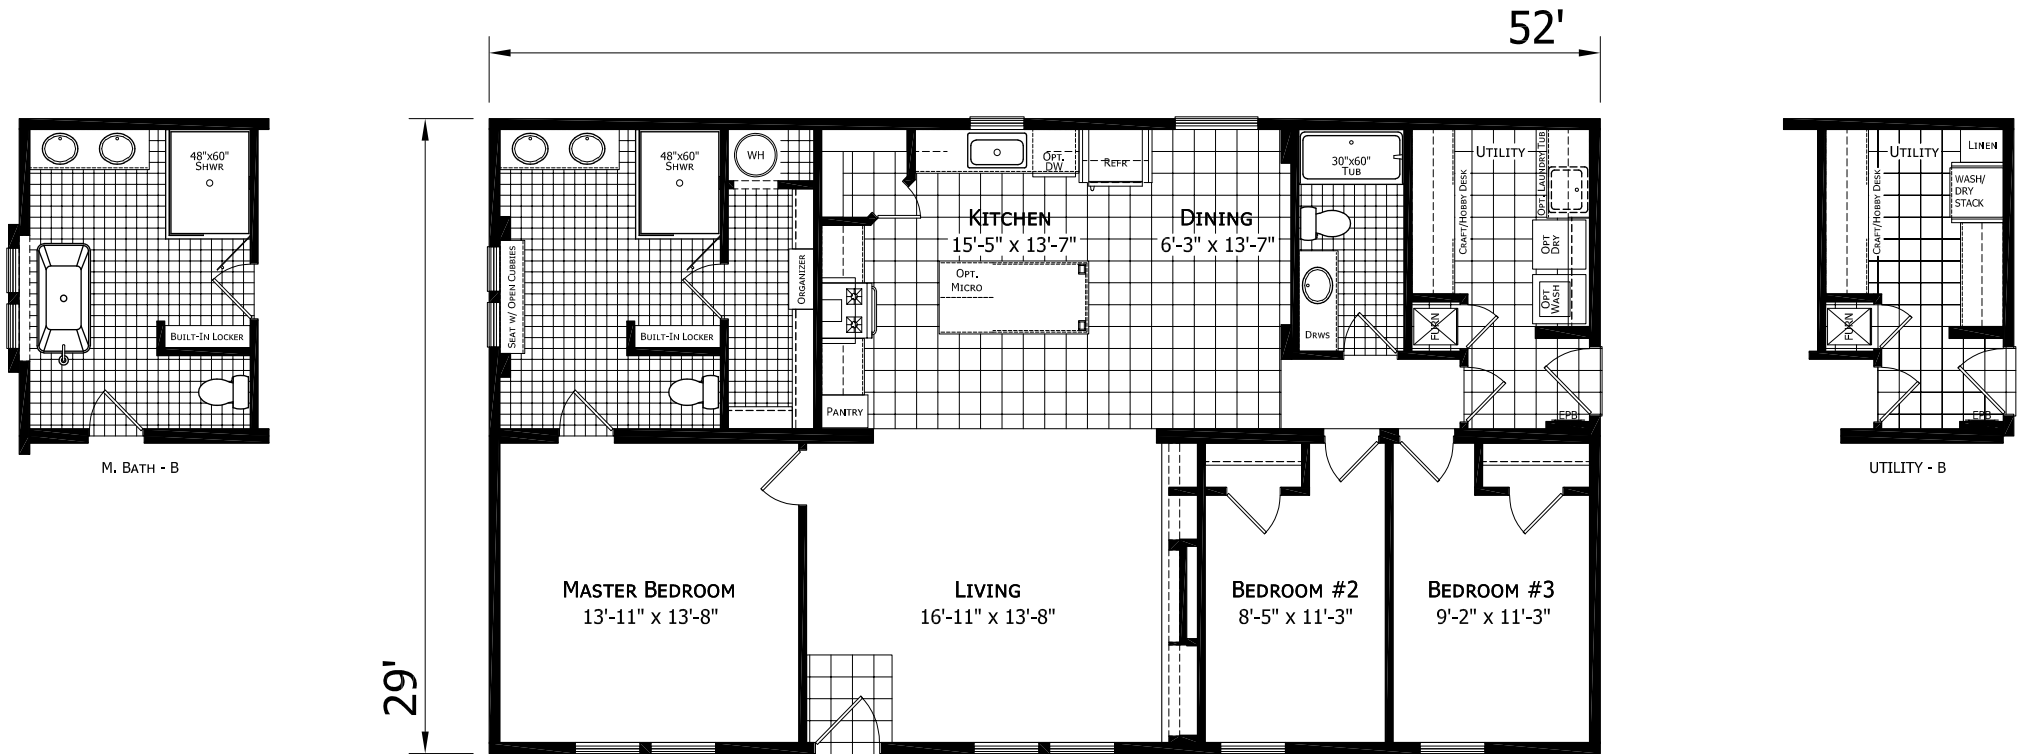

Lockridge

Catena Series

Multi-Section
3 Bedrooms, 2 Baths
Approx. 1,508 Sq. Ft

Last Updated: 7-10-19

M. BATH - B

UTILITY - B

For Detailed Directions See Map On Our Website

I authorize Factory Expo Homes to build my house, per this plan.