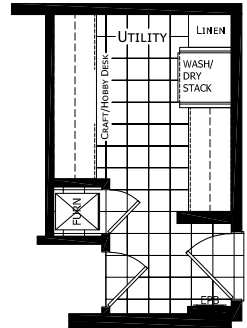

Lockridge

Catena Series

Multi-Section
3 Bedrooms, 2 Baths
Approx. 1,508 Sq. Ft

Last Updated: 7-10-19

M. BATH - B

UTILITY - B

For Detailed Directions See Map On Our Website

I authorize Factory Expo Homes to build my house, per this plan.