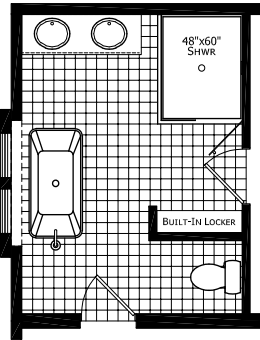

Lockridge

Catena Series

Multi-Section
3 Bedrooms, 2 Baths
Approx. 1,508 Sq. Ft

Last Updated: 7-10-19

M. BATH - B

UTILITY - B

For Detailed Directions See Map On Our Website

I authorize Factory Expo Homes to build my house, per this plan.