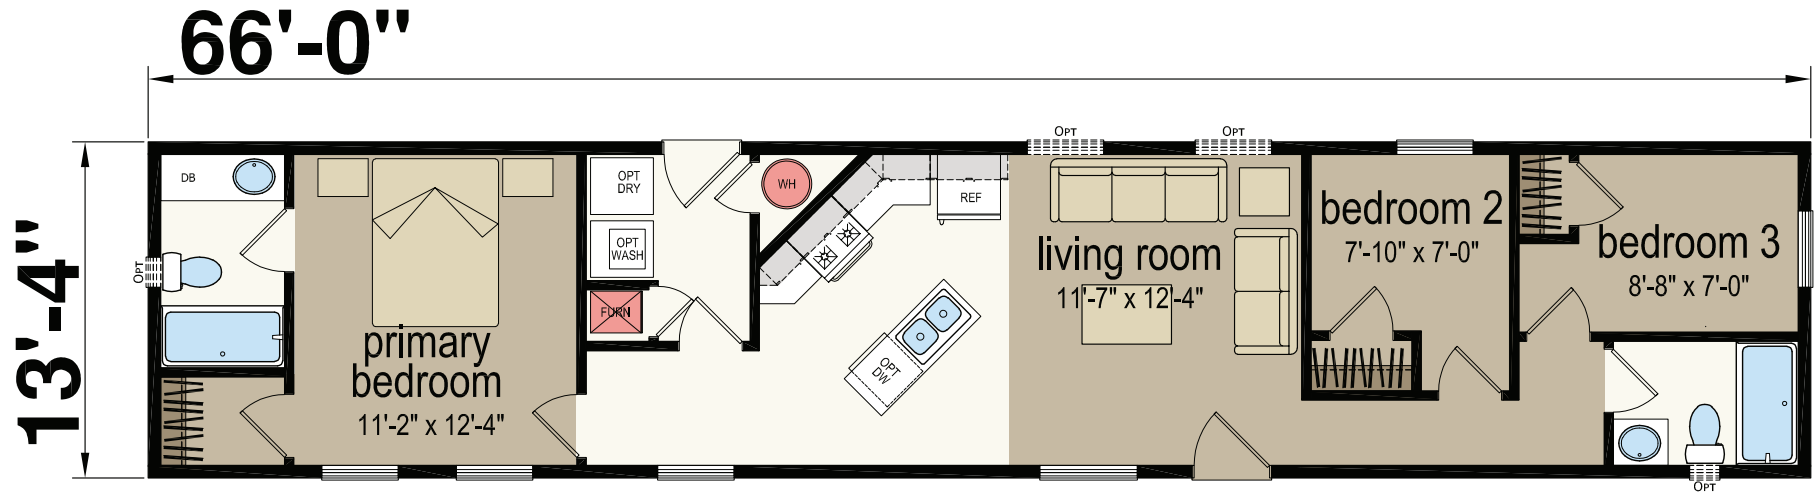

Lapine

Central Great Plains Series - Single Section

880 SQ. FT. (Approximate) 3 Bedroom, 2 Bath

CHAMPION[®]
RETAIL CENTER

Last Updated: 8-3-23

CHAMPION RETAIL CENTER
3200 Enterprise Ave.
York, NE 68467

ExpoMobileHomes.com | 1-800-504-3219