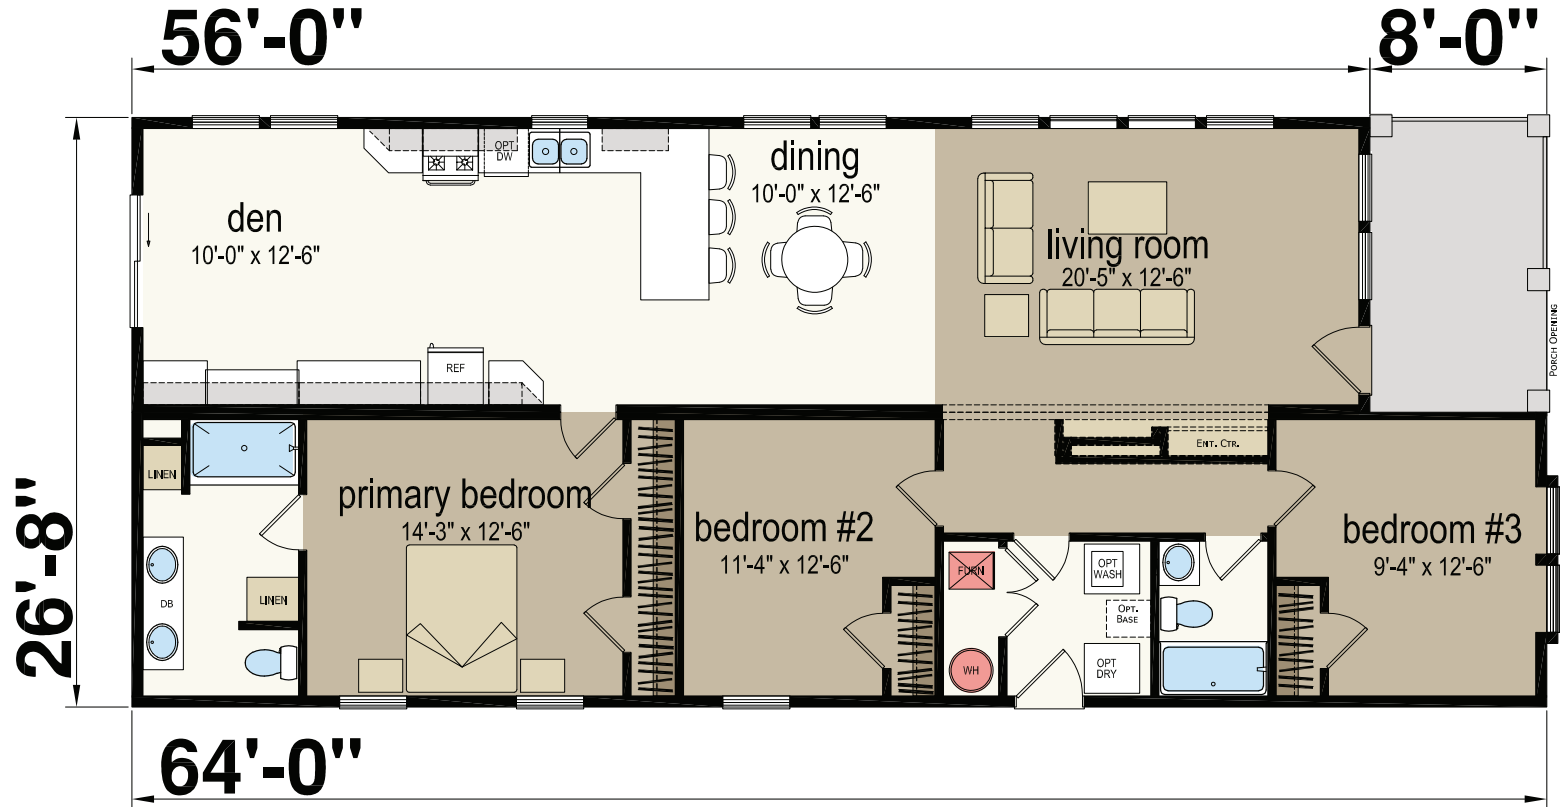

Kendall

Redman Series - Multi Section

1,604 SQ. FT. (Approximate) 3 Bedroom, 2 Bath

CHAMPION®
RETAIL CENTER

Last Updated: 5-30-23

CHAMPION RETAIL CENTER
3200 Enterprise Ave.
York, NE 68467

ExpoMobileHomes.com | 1-800-504-3219