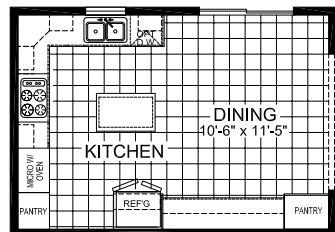

Huron

Lifestyle Series

Multi-Section
3 Bedroom, 2 Bath
Approx. 2,030 Sq. Ft.

Last Updated: 2-22-17

OPTIONAL ULTIMATE KITCHEN

OPTIONAL BASEMENT ENTRY
MODULAR ONLY

3200 Enterprise Ave.
York, NE 68467

For Detailed Directions See Map On Our Website