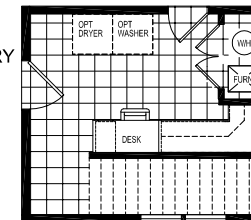

Huron

Lifestyle Series

Multi-Section
3 Bedroom, 2 Bath
Approx. 2,030 Sq. Ft.

Last Updated: 2-22-17

OPTIONAL ULTIMATE KITCHEN

OPTIONAL BASEMENT ENTRY
MODULAR ONLY

3200 Enterprise Ave.
York, NE 68467

For Detailed Directions See Map On Our Website