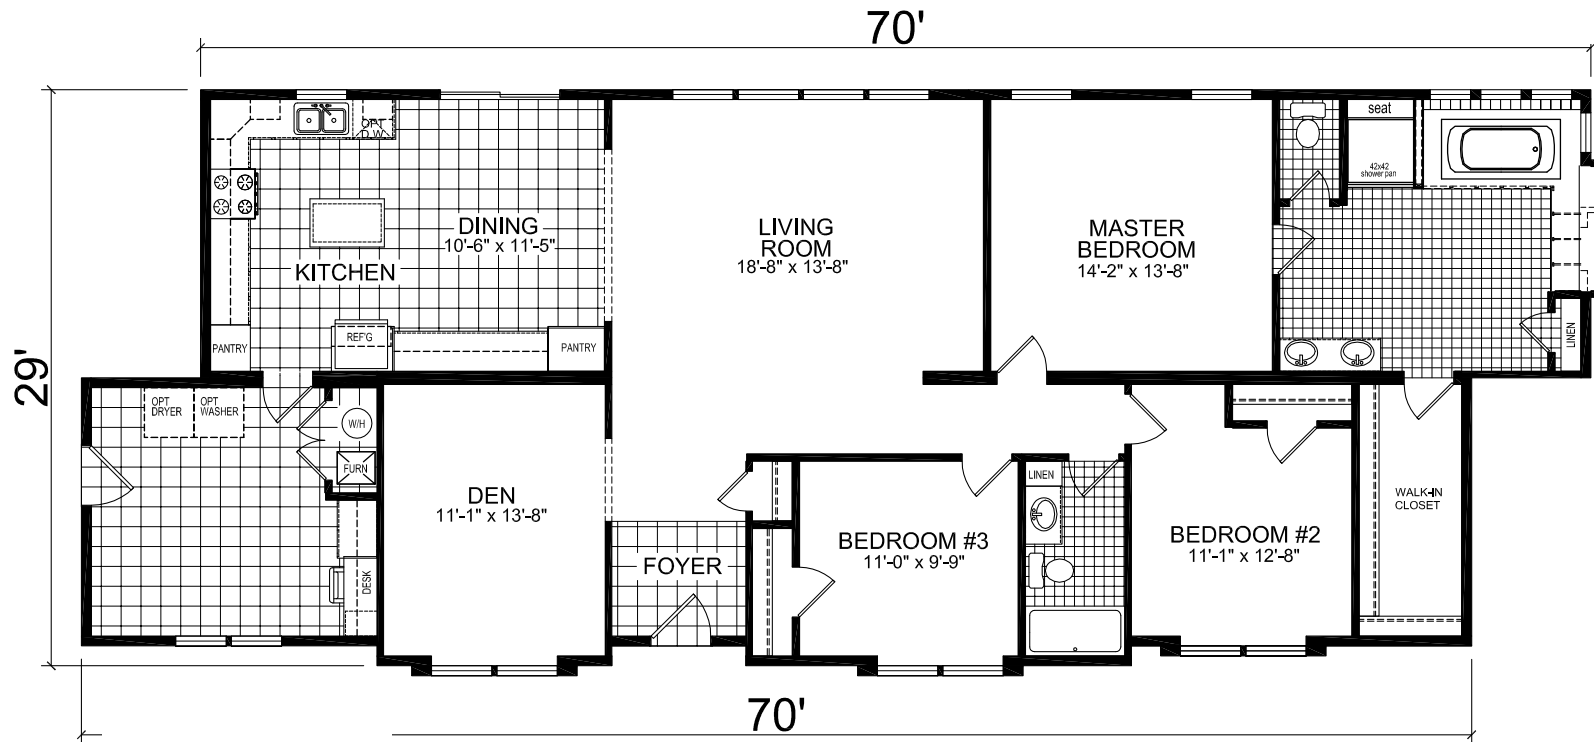

Huron

Lifestyle Series

Multi-Section
3 Bedroom, 2 Bath
Approx. 2,030 Sq. Ft.

Last Updated: 2-22-17

OPTIONAL ULTIMATE KITCHEN

OPTIONAL BASEMENT ENTRY
MODULAR ONLY

3200 Enterprise Ave.
York, NE 68467

For Detailed Directions See Map On Our Website