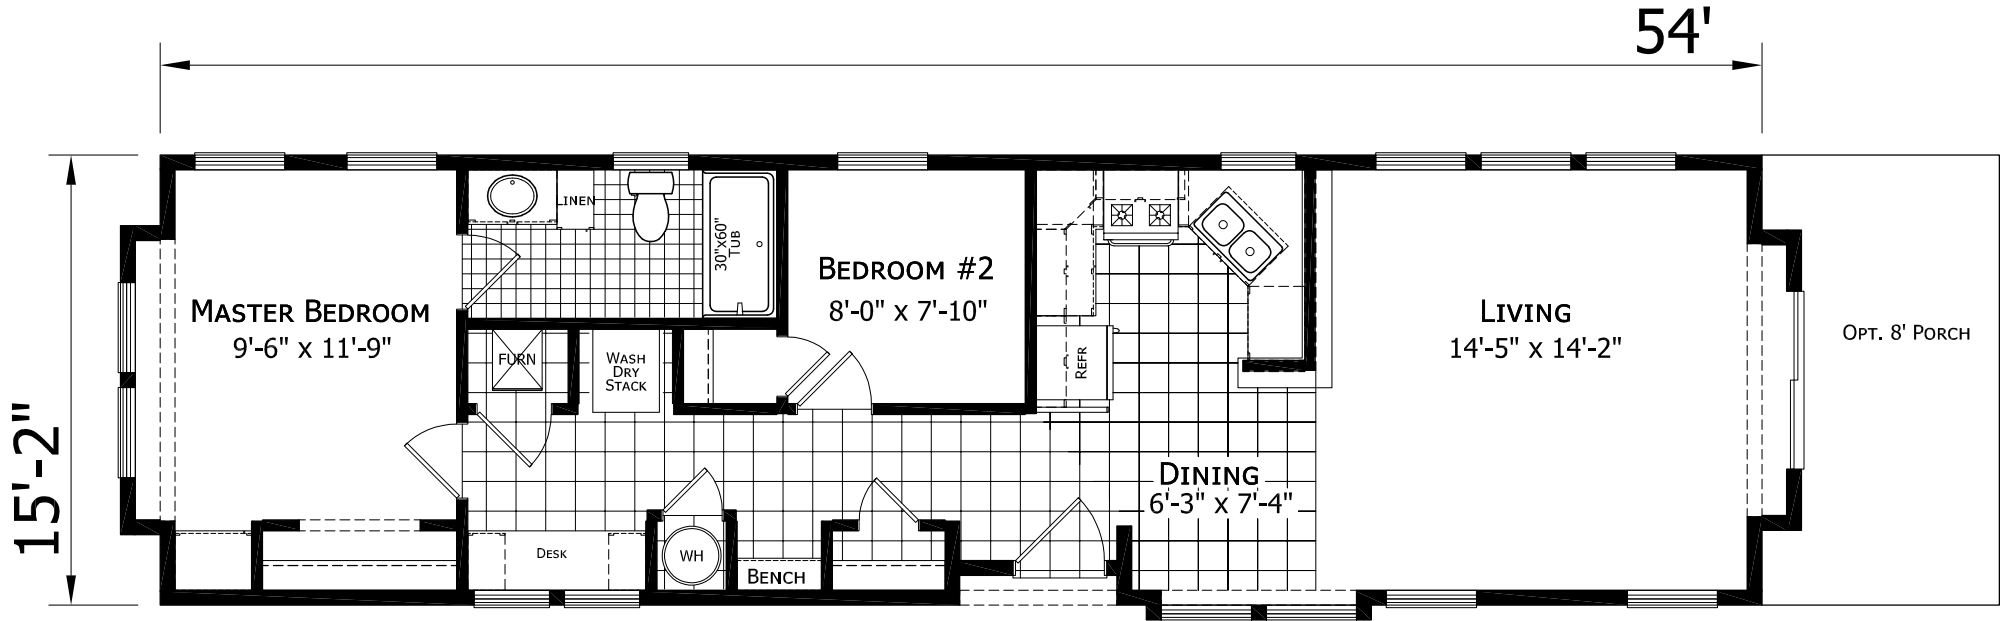

Hildas
Lifestyle Series

Factory Expo
"Factory Direct Value" HOME CENTERS

Single Section
2 Bedrooms, 1 Bath
Approx. 819 Sq. Ft.

Last Updated: 12-2-19

3200 Enterprise Ave.
York, NE 68467

For Detailed Directions See Map On Our Website