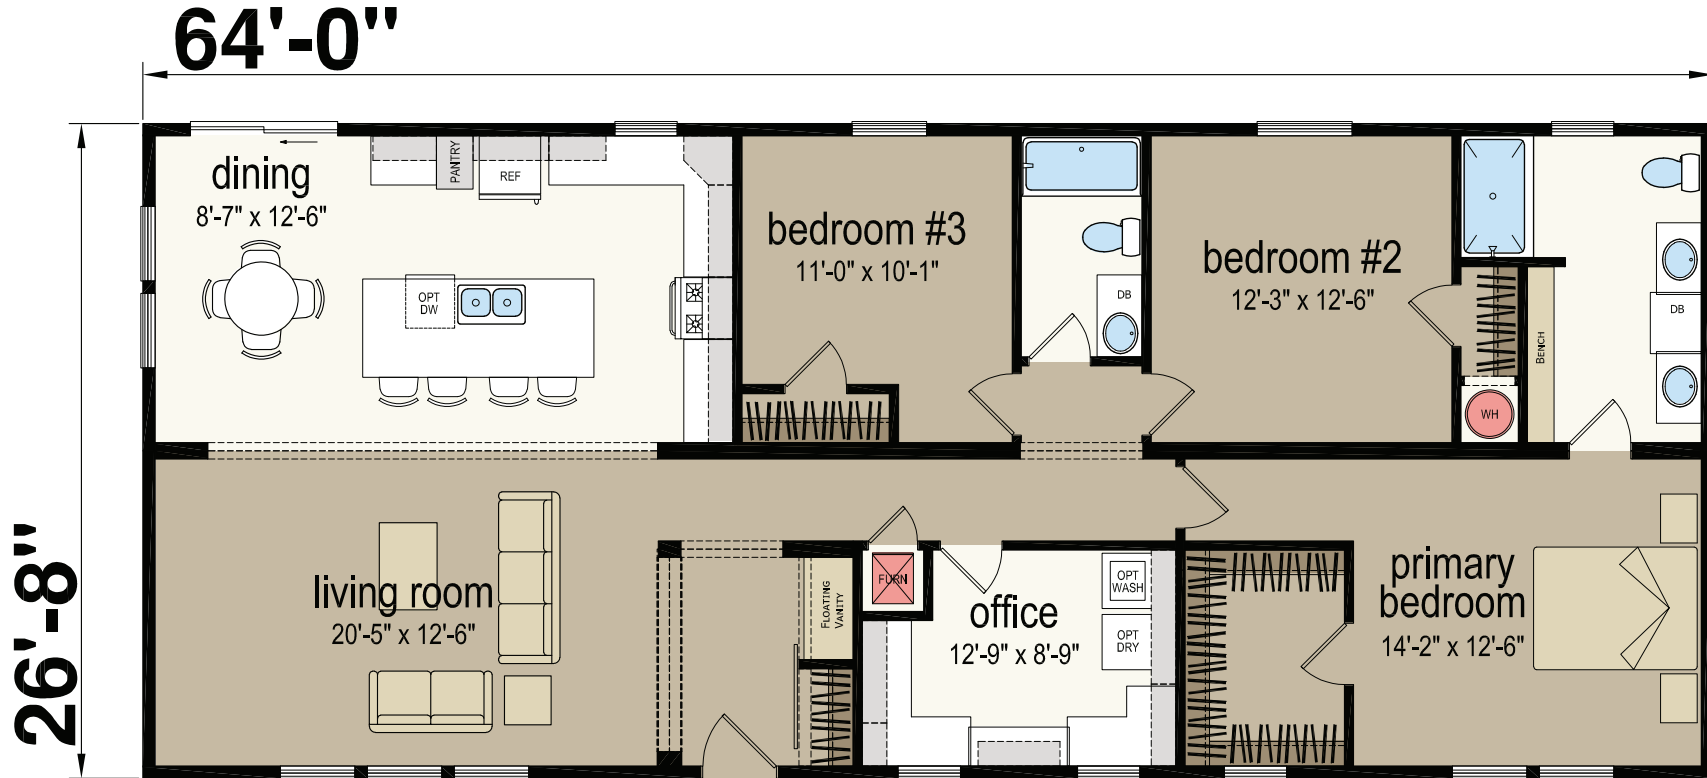

Harington

Redman Series - Multi Section

1,706 SQ. FT. (Approximate) 3 Bedroom, 2 Bath

CHAMPION[®]
RETAIL CENTER

Last Updated: 5-30-23

CHAMPION RETAIL CENTER
3200 Enterprise Ave.
York, NE 68467

ExpoMobileHomes.com | 1-800-504-3219