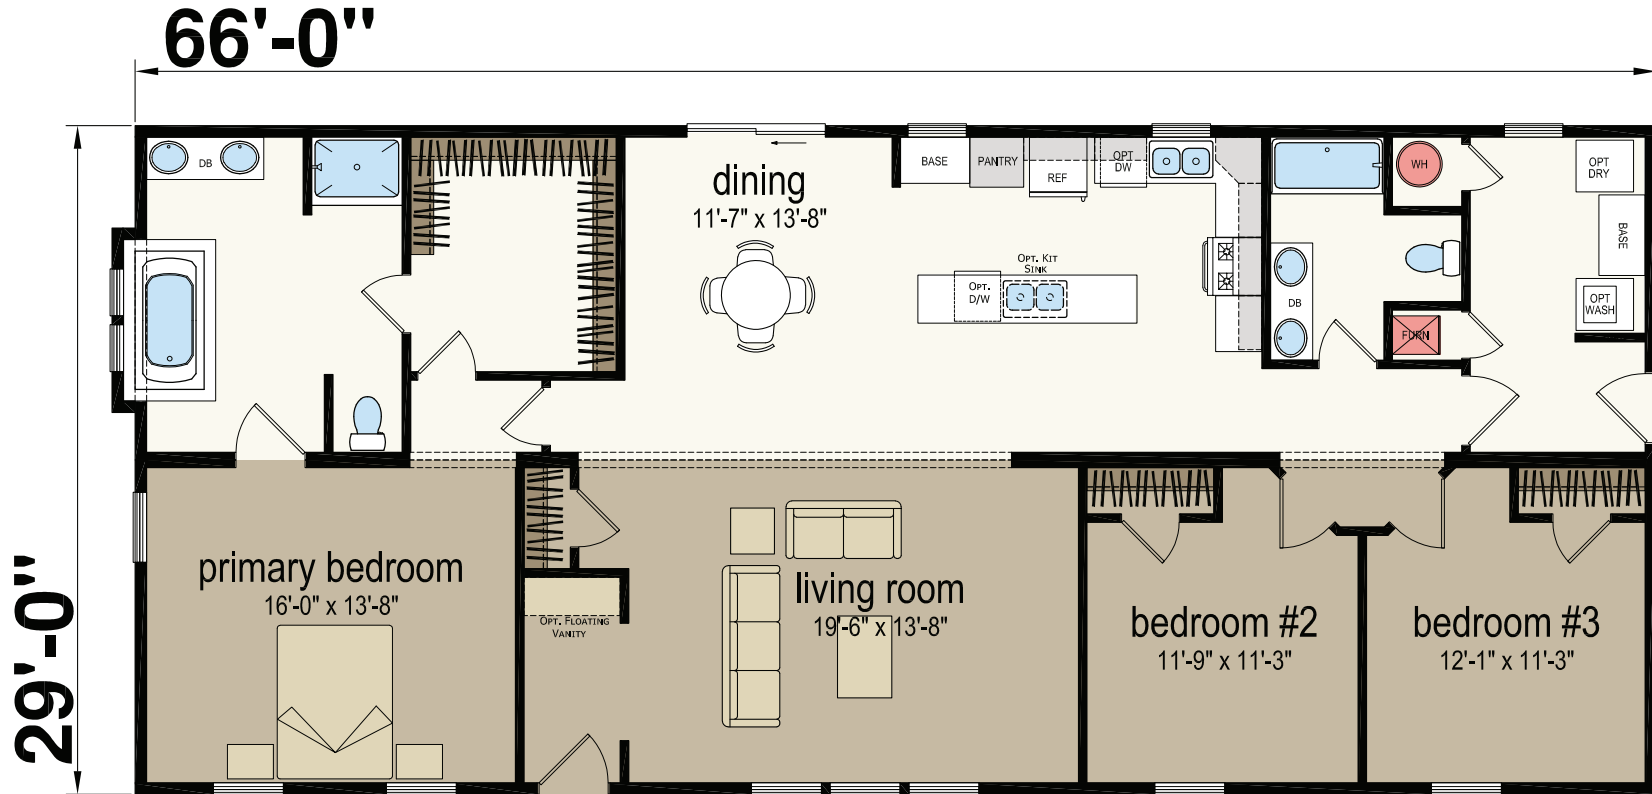

Hargis

Redman Series - Multi Section

1,922 SQ. FT. (Approximate) 3 Bedroom, 2 Bath

CHAMPION®
RETAIL CENTER

Last Updated: 5-30-23

CHAMPION RETAIL CENTER
3200 Enterprise Ave.
York, NE 68467

ExpoMobileHomes.com | 1-800-504-3219