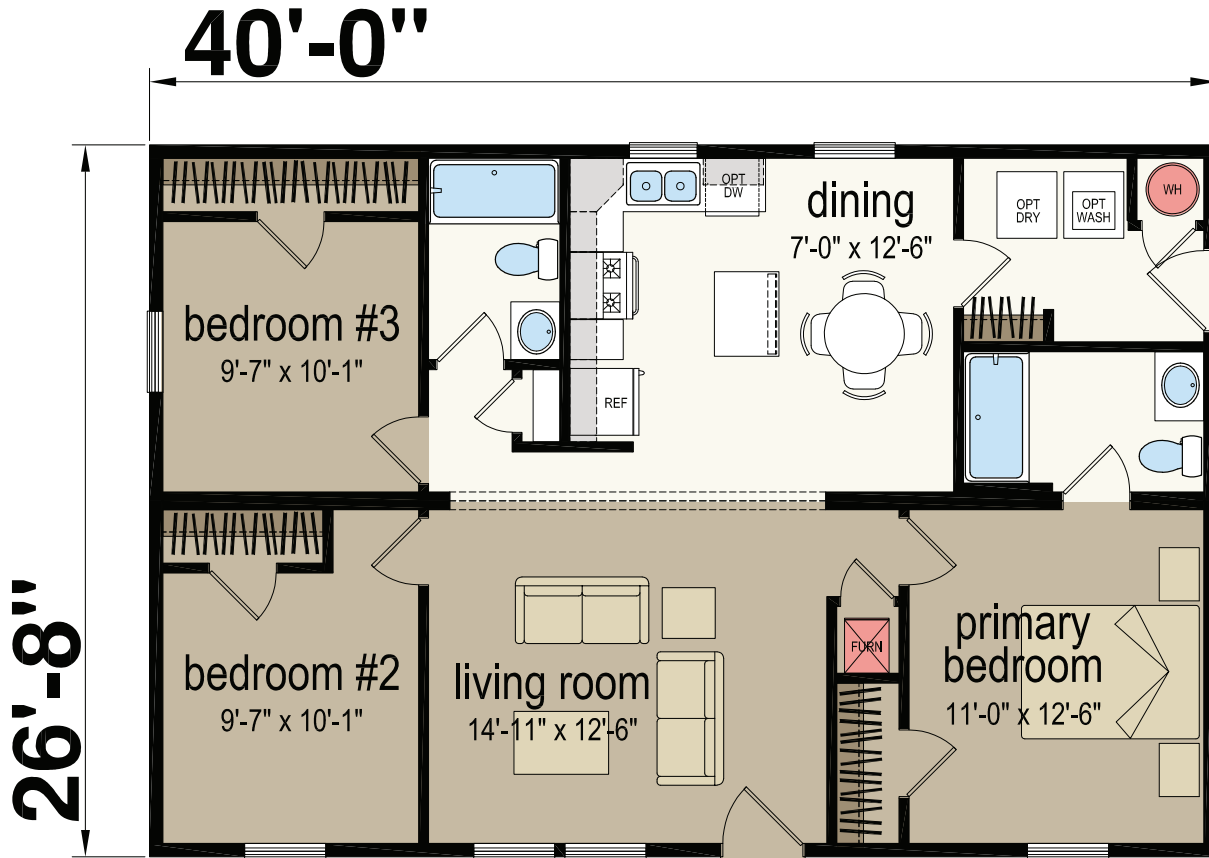

Hamilton

Champion Series - Multi Section Series

1,067 SQ. FT. (Approximate) 3 Bedroom, 2 Bath

CHAMPION®
RETAIL CENTER

Last Updated: 5-30-23

CHAMPION RETAIL CENTER
3200 Enterprise Ave.
York, NE 68467

ExpoMobileHomes.com | 1-800-504-3219