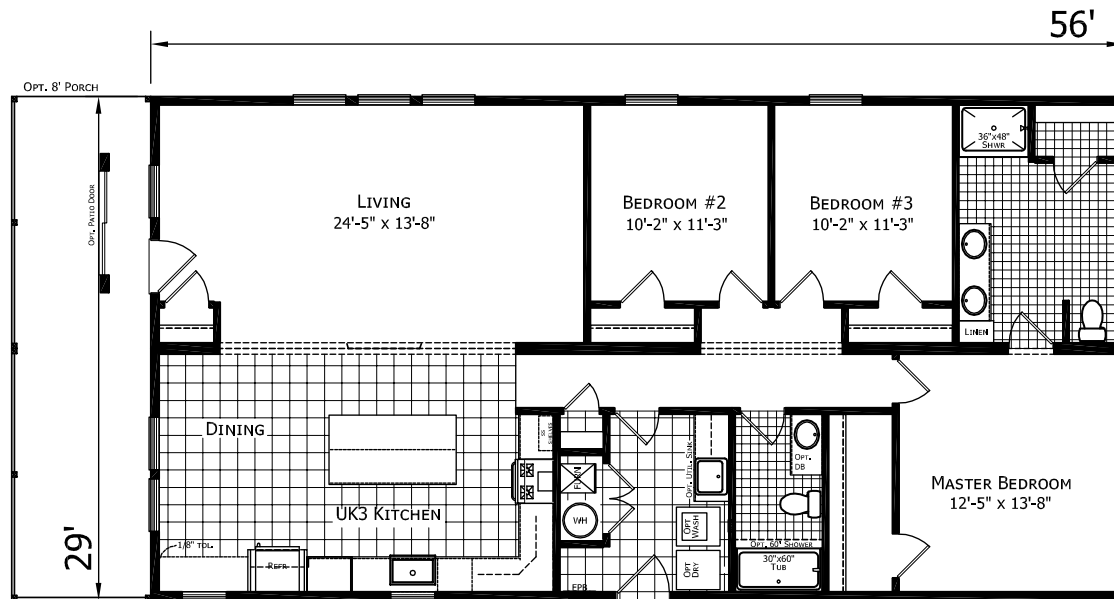

Greeley

Champion Central Great Plains Cabin Series

1,624 SQ. FT. (Approximate) 3 Bedroom, 2 Bath

CHAMPION
RETAIL CENTER

Last Updated: 7-26-23

CHAMPION RETAIL CENTER
3200 Enterprise Ave.
York, NE 68467

ExpoMobileHomes.com | 1-800-504-3219