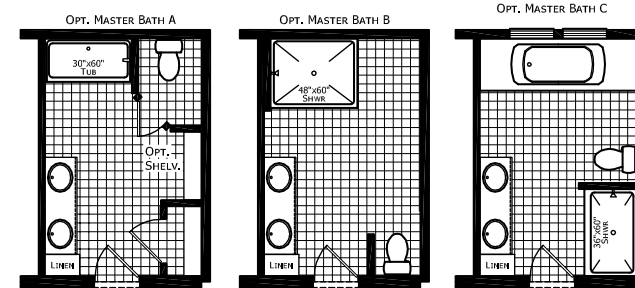

Greeley

Champion Central Great Plains Cabin Series

1,624 SQ. FT. (Approximate) 3 Bedroom, 2 Bath

CHAMPION
RETAIL CENTER

Last Updated: 7-26-23

CHAMPION RETAIL CENTER
3200 Enterprise Ave.
York, NE 68467

ExpoMobileHomes.com | 1-800-504-3219