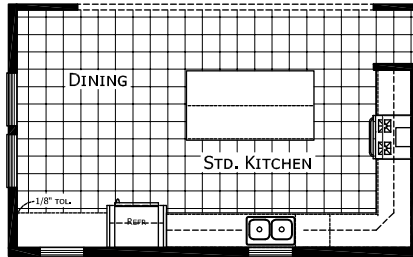

Greeley

Champion Central Great Plains Cabin Series

1,624 SQ. FT. (Approximate) 3 Bedroom, 2 Bath

CHAMPION
RETAIL CENTER

Last Updated: 7-26-23

CHAMPION RETAIL CENTER
3200 Enterprise Ave.
York, NE 68467

ExpoMobileHomes.com | 1-800-504-3219