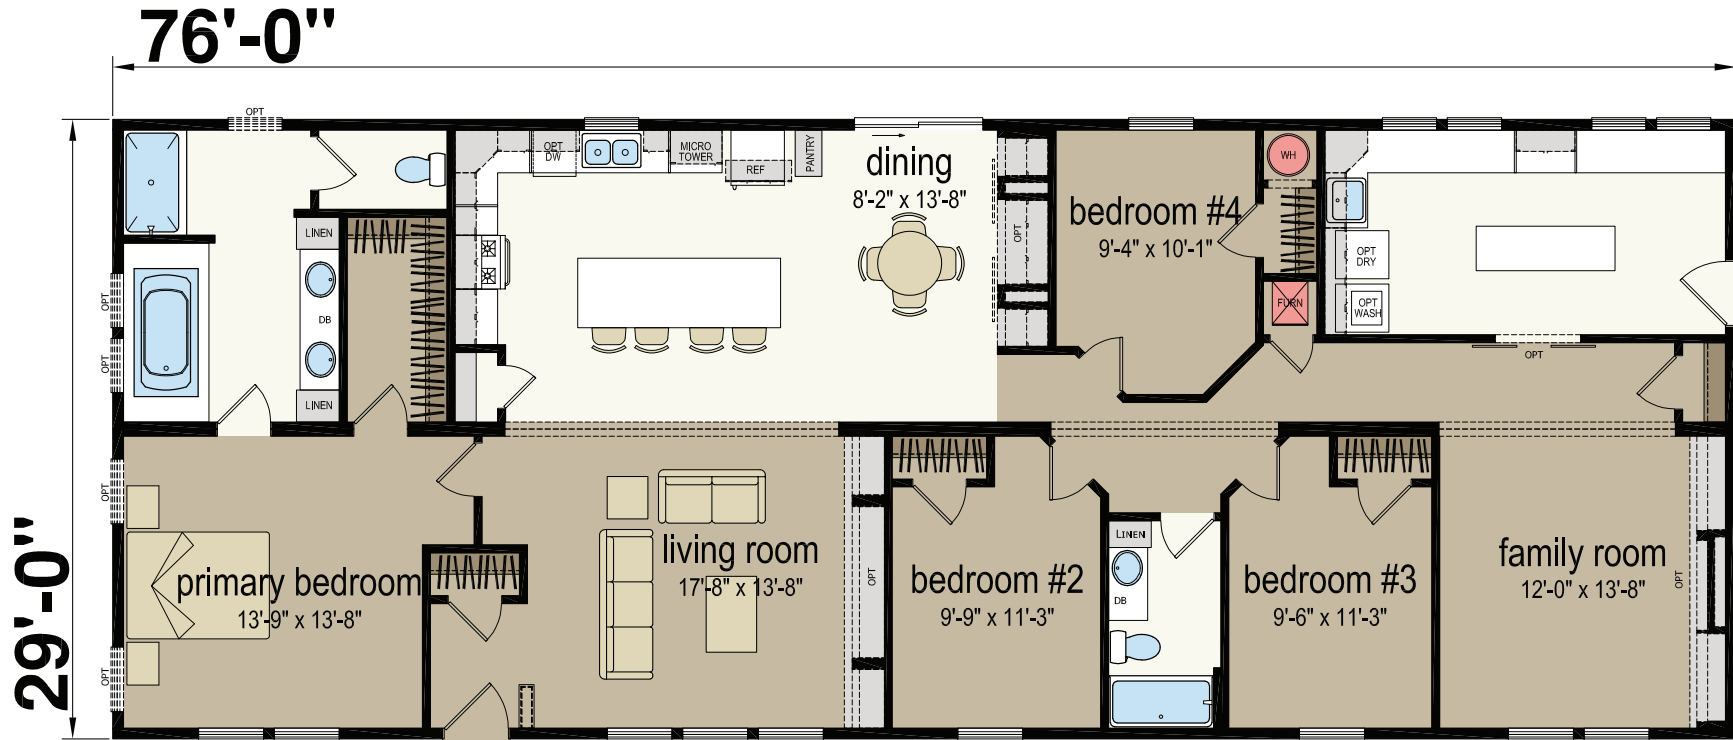

Granby

Central Great Plains Series - Multi Section

2,204 SQ. FT. (Approximate) 4 Bedroom, 2 Bath

CHAMPION®
RETAIL CENTER

Last Updated: 5-30-23

CHAMPION RETAIL CENTER
3200 Enterprise Ave.
York, NE 68467

ExpoMobileHomes.com | 1-800-504-3219