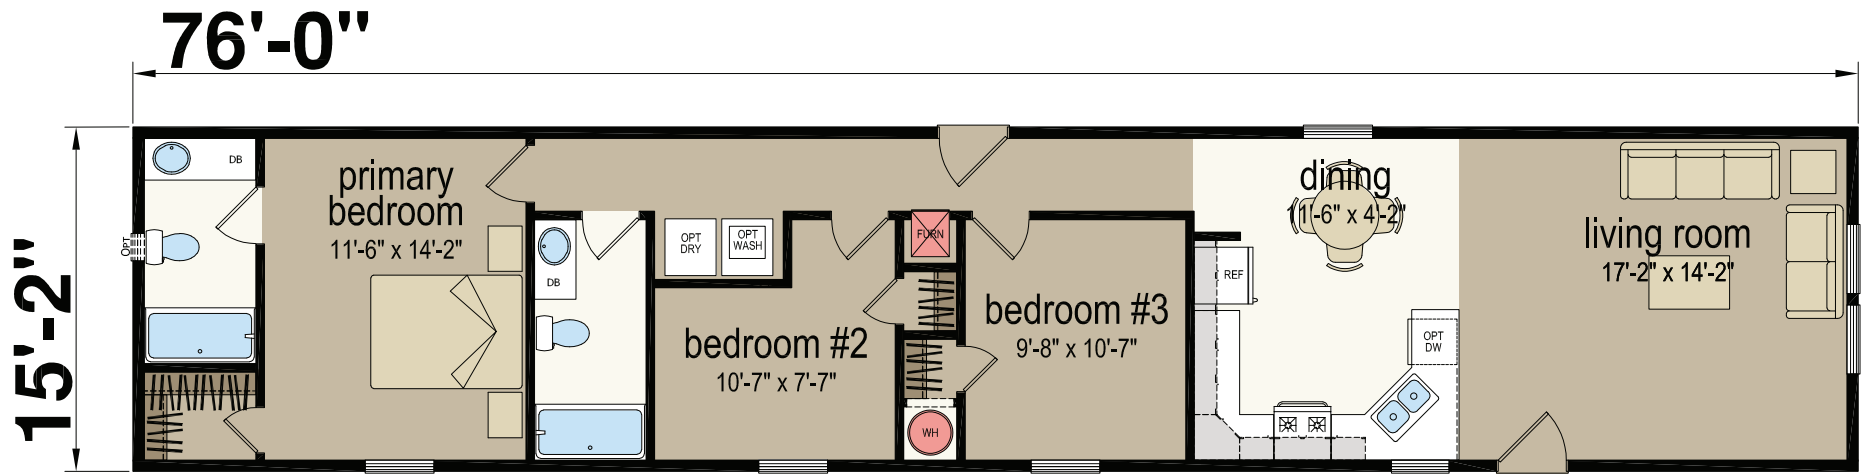

Glenwood

Central Great Plains Series - Single Section

1,153 SQ. FT. (Approximate) 3 Bedroom, 2 Bath

CHAMPION®
RETAIL CENTER

Last Updated: 5-30-23

CHAMPION RETAIL CENTER
3200 Enterprise Ave.
York, NE 68467

ExpoMobileHomes.com | 1-800-504-3219