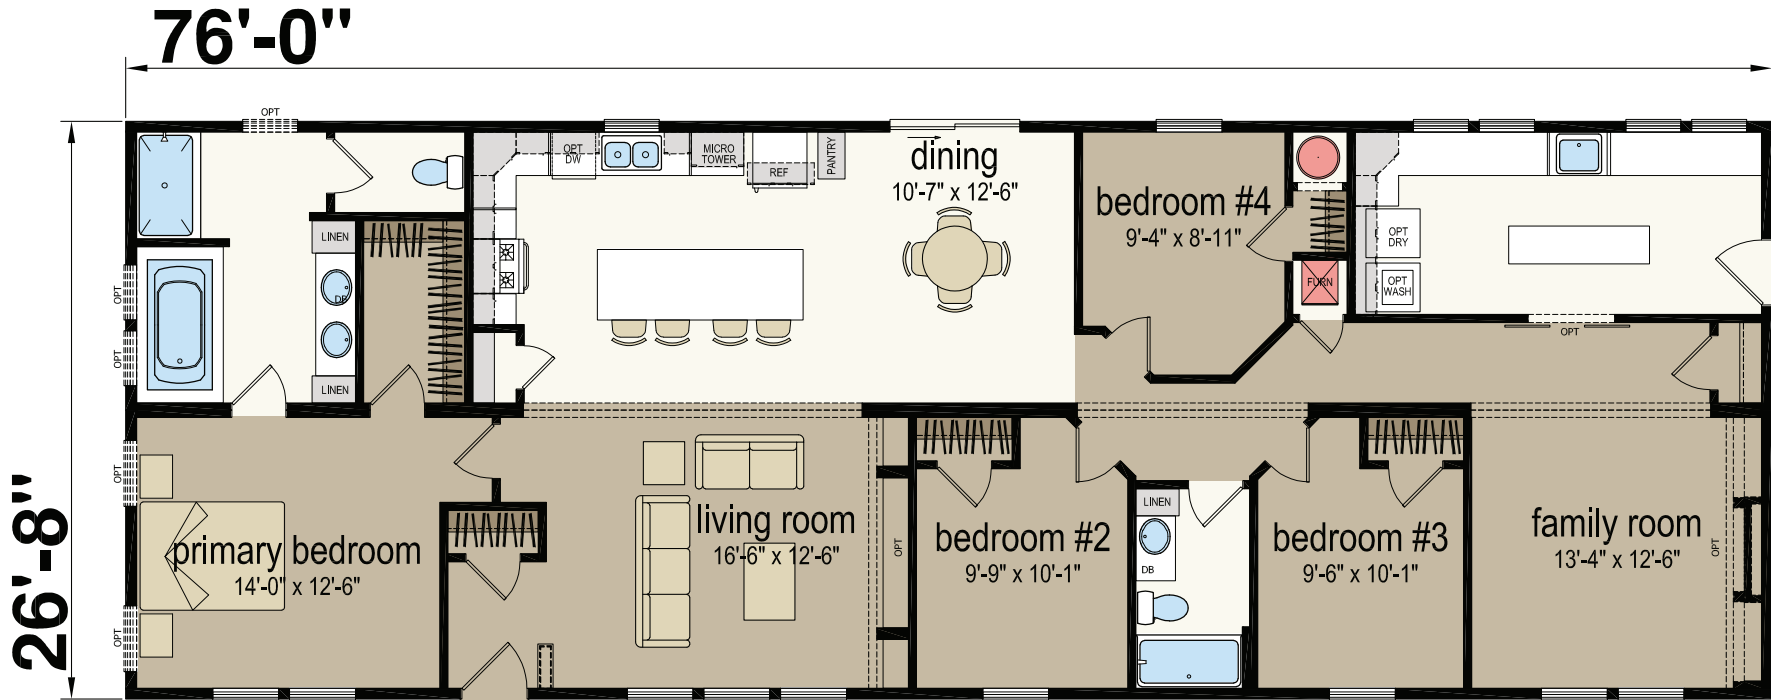

Glenville

Central Great Plains Series - Multi Section

2,026 SQ. FT. (Approximate) 4 Bedroom, 2 Bath

CHAMPION[®]
RETAIL CENTER

Last Updated: 5-30-23

CHAMPION RETAIL CENTER
 3200 Enterprise Ave.
 York, NE 68467