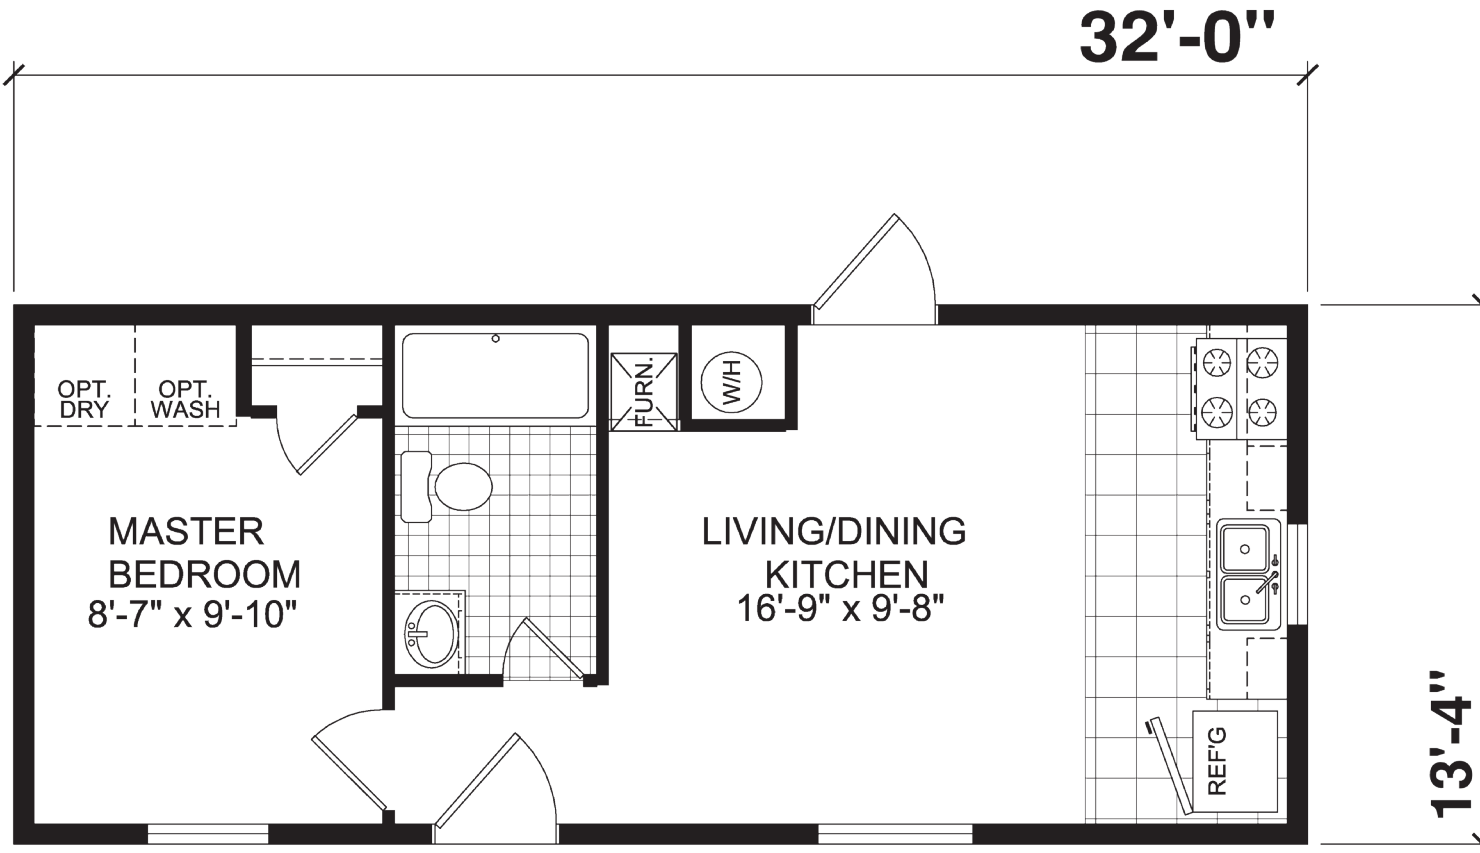

# Gibbon

Central Great Plains Series - Single Section

427 SQ. FT. (Approximate) 1 Bedroom, 1 Bath

Last Updated: 7-26-23

**CHAMPION RETAIL CENTER**  
3200 Enterprise Ave.  
York, NE 68467

**ExpoMobileHomes.com | 1-800-504-3219**