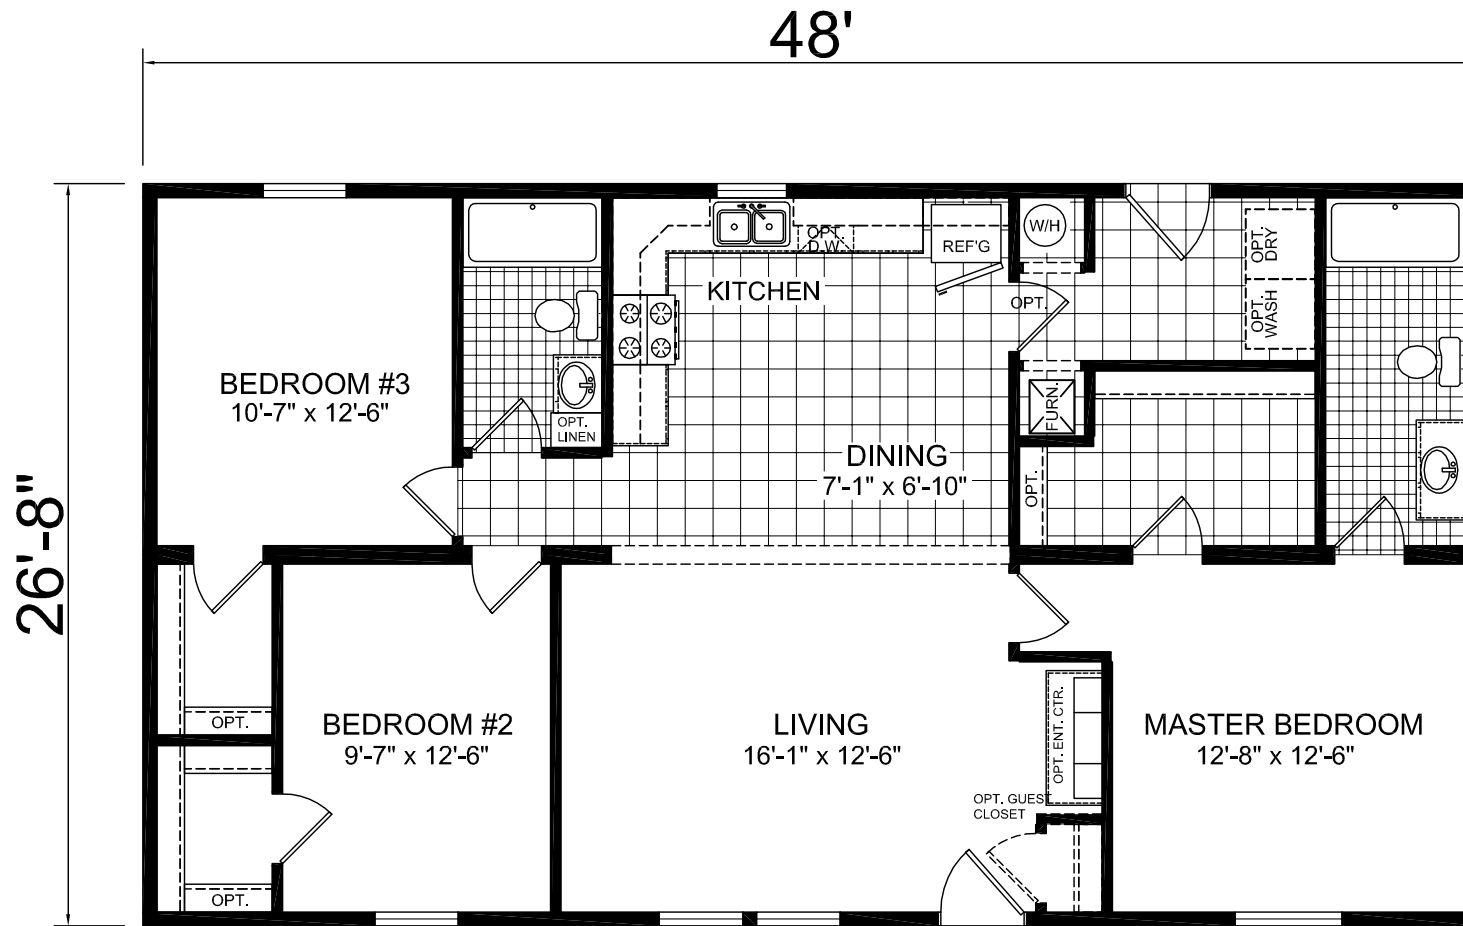

Flores

Foundation Series

Multi-Section
3 Bedroom, 2 Bath
Approx. 1,280 Sq. Ft.

Last Updated: 2-9-17

3200 Enterprise Ave.
York, NE 68467

For Detailed Directions See Map On Our Website

I authorize Factory Expo Homes to build my house, per this plan.
X _____
Customer Signature/Date