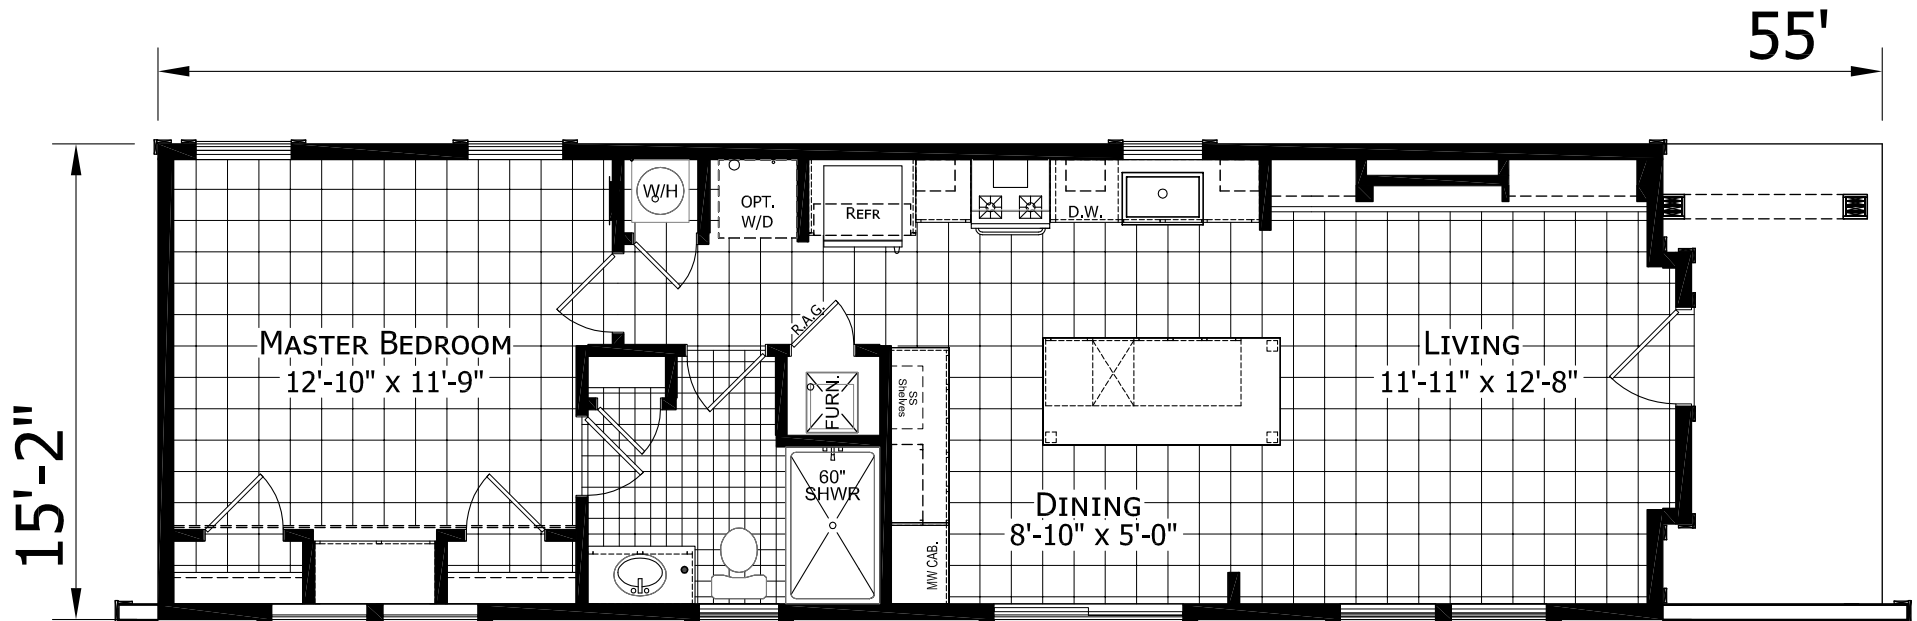

**Farwell**  
Lifestyle Series

**Factory Expo**  
"Factory Direct Value" HOME CENTERS

Single Section  
1 Bedroom, 1 Bath  
Approx. 836 Sq. Ft.

Last Updated: 12-2-19

3200 Enterprise Ave.  
York, NE 68467

For Detailed Directions See Map On Our Website