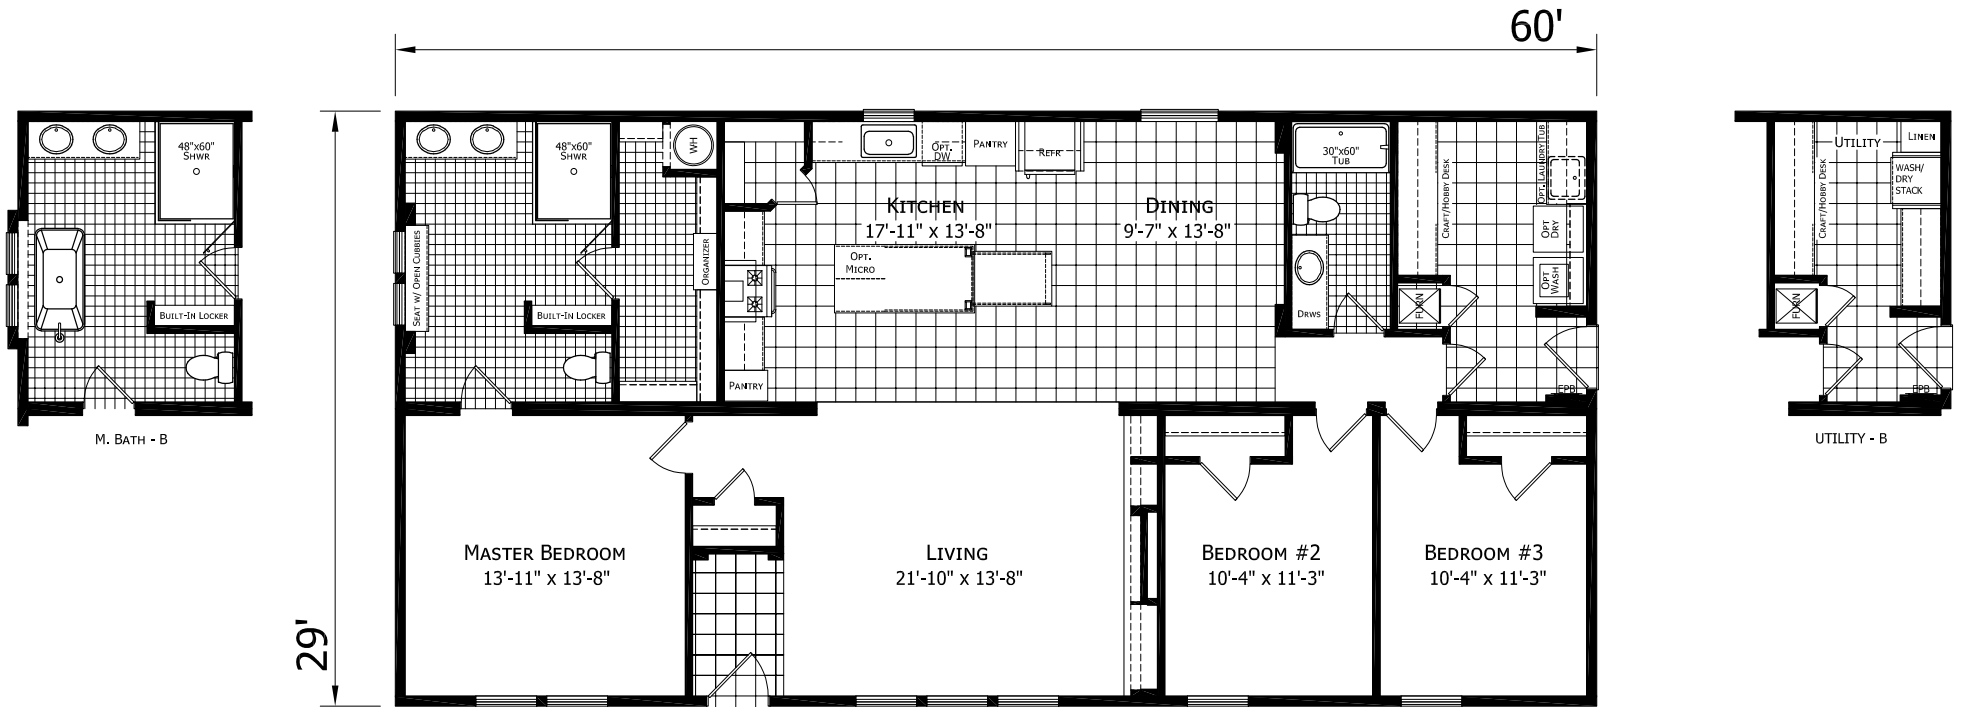

Dundy

Catena Series

Factory Expo

"Factory Direct Value" HOME CENTERS

Multi-Section
3 Bedrooms, 2 Baths
Approx. 1,740 Sq. Ft

Last Updated: 7-10-19

For Detailed Directions See Map On Our Website

I authorize Factory Expo Homes to build my house, per this plan.
X _____
Customer Signature/Date