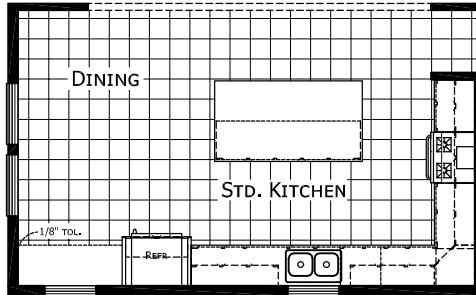

# Duke

Champion Central Great Plains Cabin Series

1,508 SQ. FT. (Approximate) 3 Bedroom, 2 Bath

**CHAMPION®**  
RETAIL CENTER

Last Updated: 7-26-23

**CHAMPION RETAIL CENTER**  
3200 Enterprise Ave.  
York, NE 68467