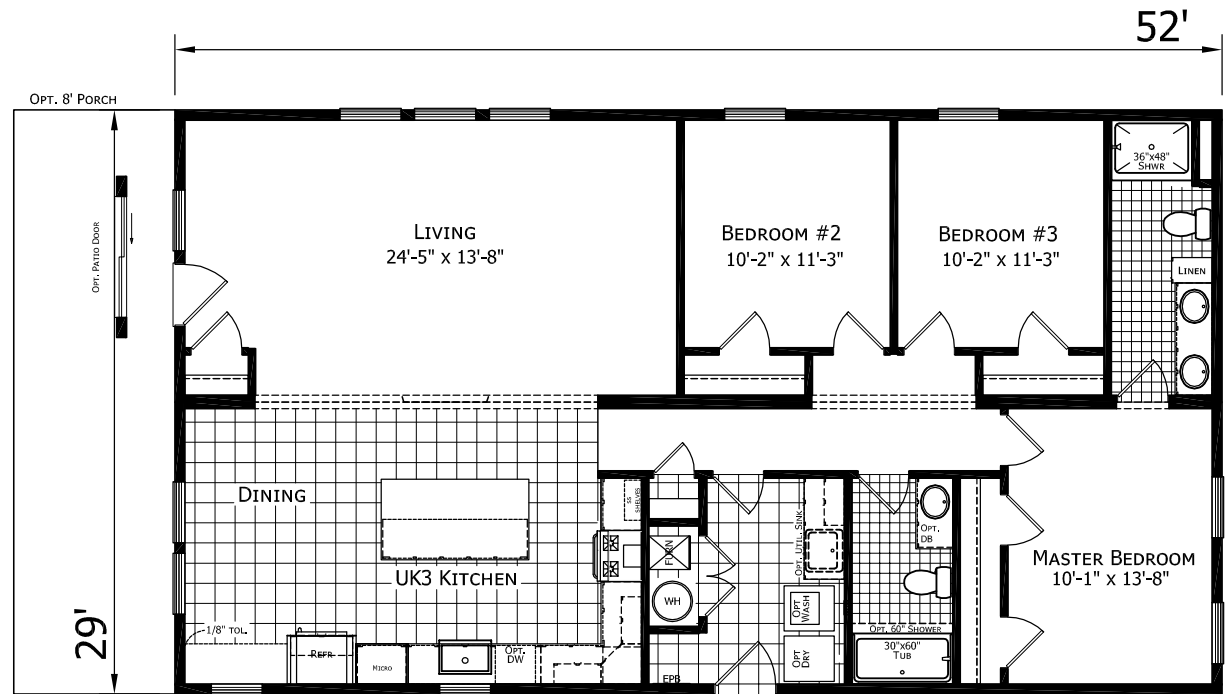

# Duke

Champion Central Great Plains Cabin Series

1,508 SQ. FT. (Approximate) 3 Bedroom, 2 Bath

**CHAMPION®**  
RETAIL CENTER

Last Updated: 7-26-23

**CHAMPION RETAIL CENTER**  
3200 Enterprise Ave.  
York, NE 68467