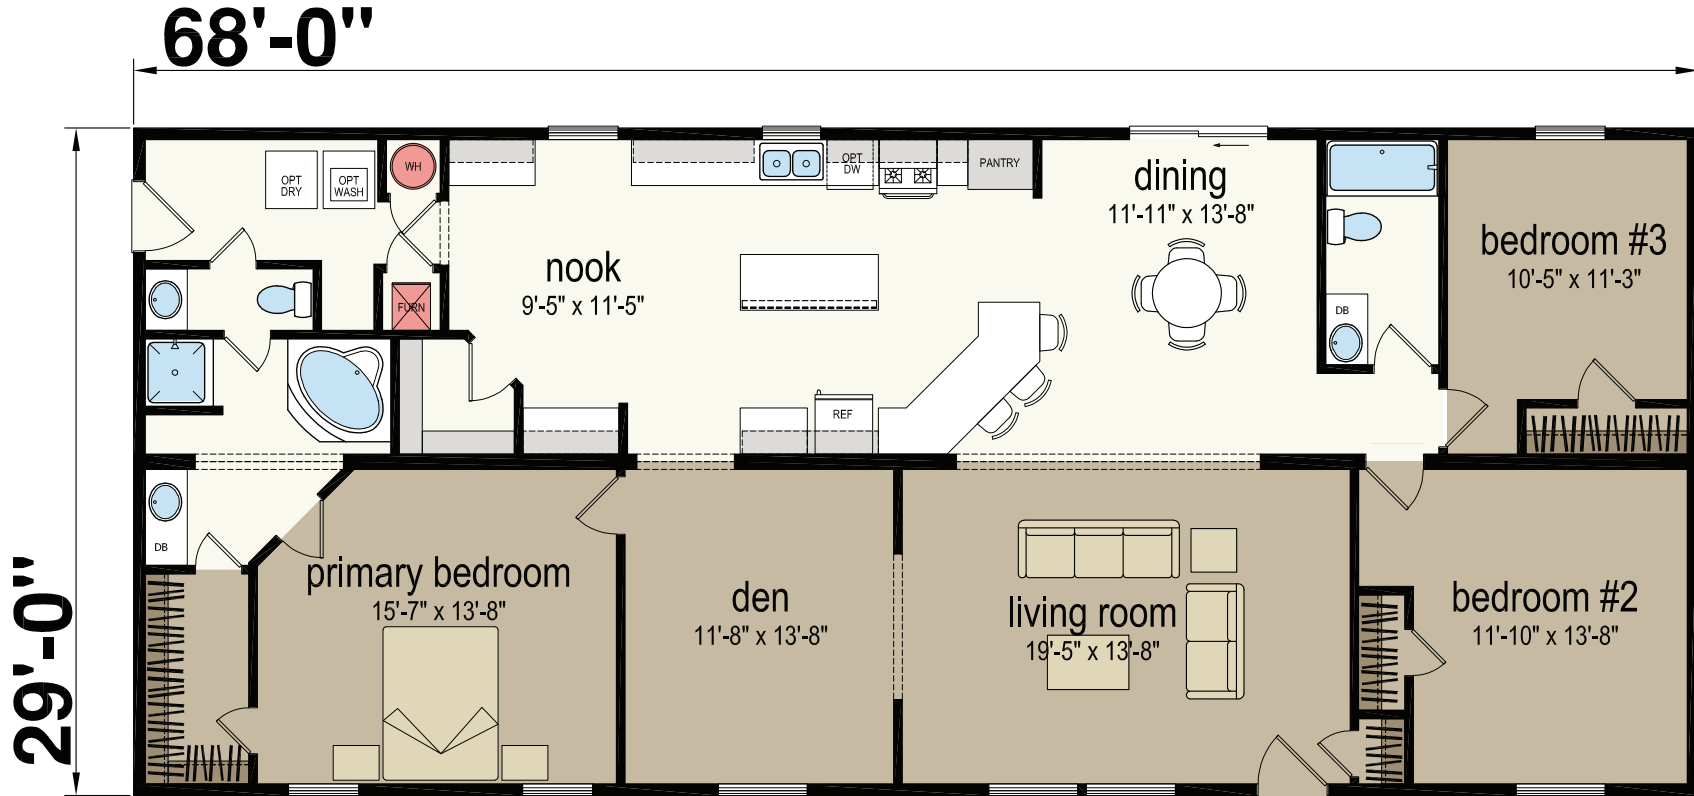

Desoto

Redman Series - Multi Section

1,972 SQ. FT. (Approximate) 3 Bedroom, 2 Bath

CHAMPION®
RETAIL CENTER

Last Updated: 5-30-23

CHAMPION RETAIL CENTER
3200 Enterprise Ave.
York, NE 68467

ExpoMobileHomes.com | 1-800-504-3219